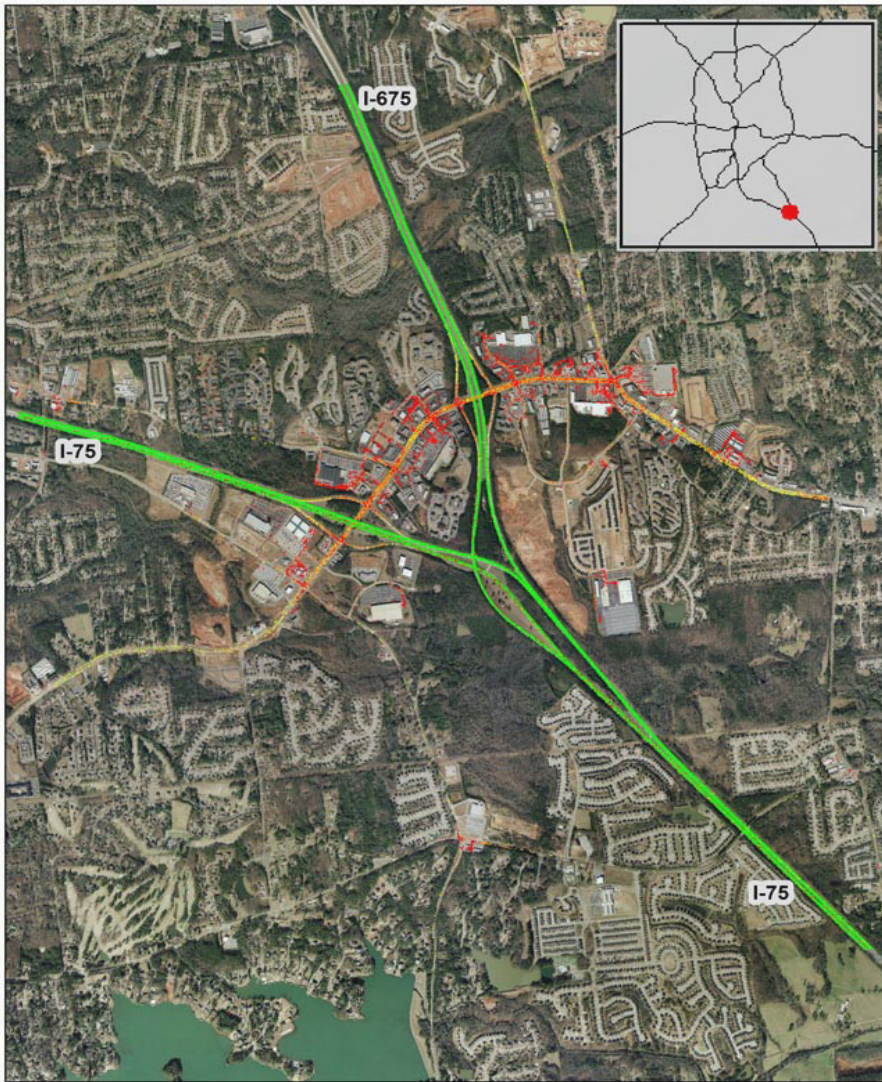

Atlanta, GA: I-75 at I-675

Summary

National Ranking by Congestion Index	66
Average Speed	50
Peak Average Speed	46
Nonpeak Average Speed	52
Nonpeak/Peak Ratio	1.13

Average Speed by Time of Day I-75 at I-675