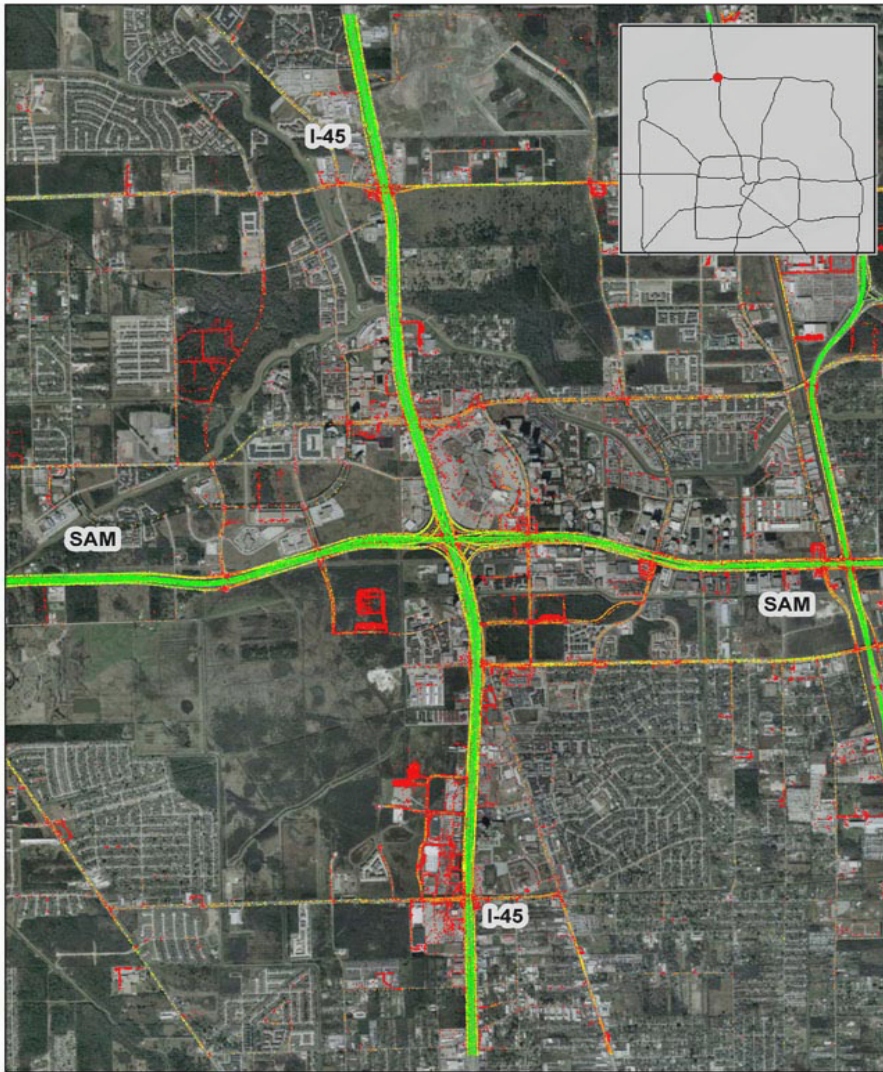

Houston, TX: I-45 at Sam Houston Tollway (North)

Summary

National Ranking by Congestion Index	65
Average Speed	49
Peak Average Speed	39
Nonpeak Average Speed	54
Nonpeak/Peak Ratio	1.36

Average Speed by Time of Day I-45 at Sam Houston Tollway (North)