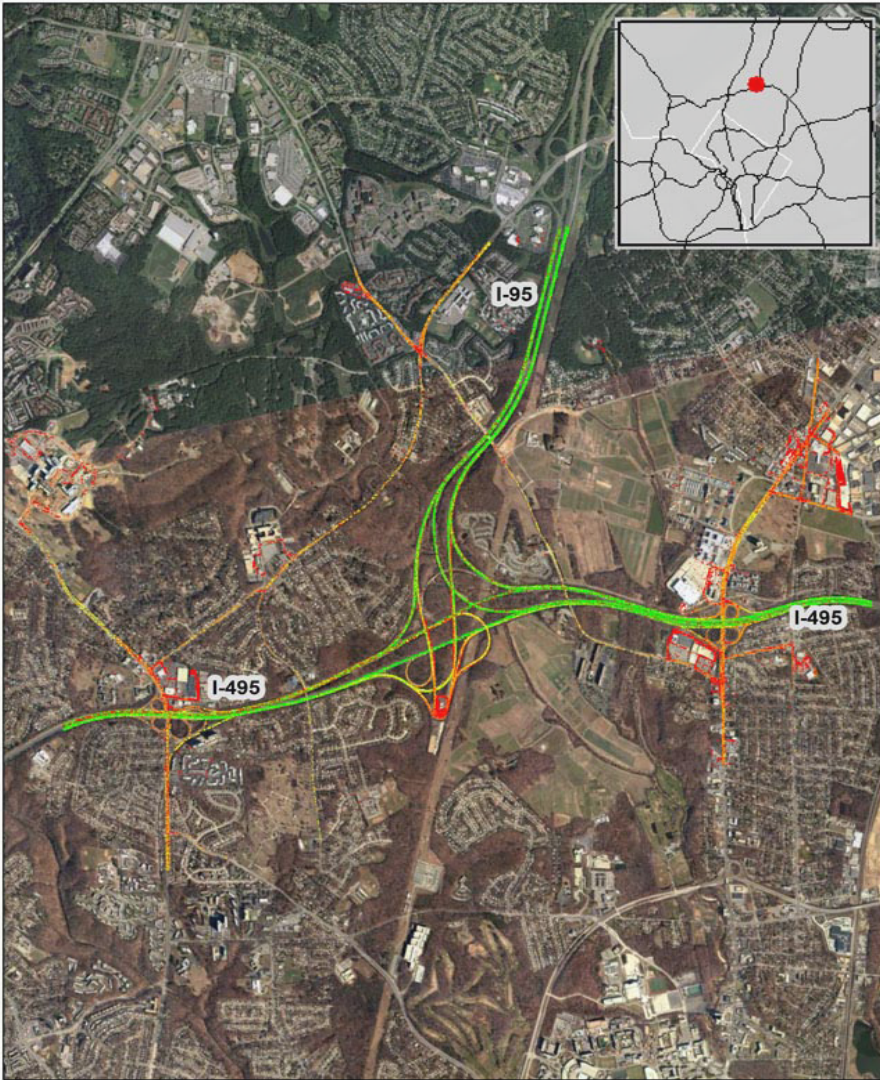

# Washington, D.C.: I-95 at I-495 (North)

## Summary

National Ranking by Congestion Index	64
Average Speed	47
Peak Average Speed	34
Nonpeak Average Speed	52
Nonpeak/Peak Ratio	1.50

### Average Speed by Time of Day I-95 at I-495 (North)