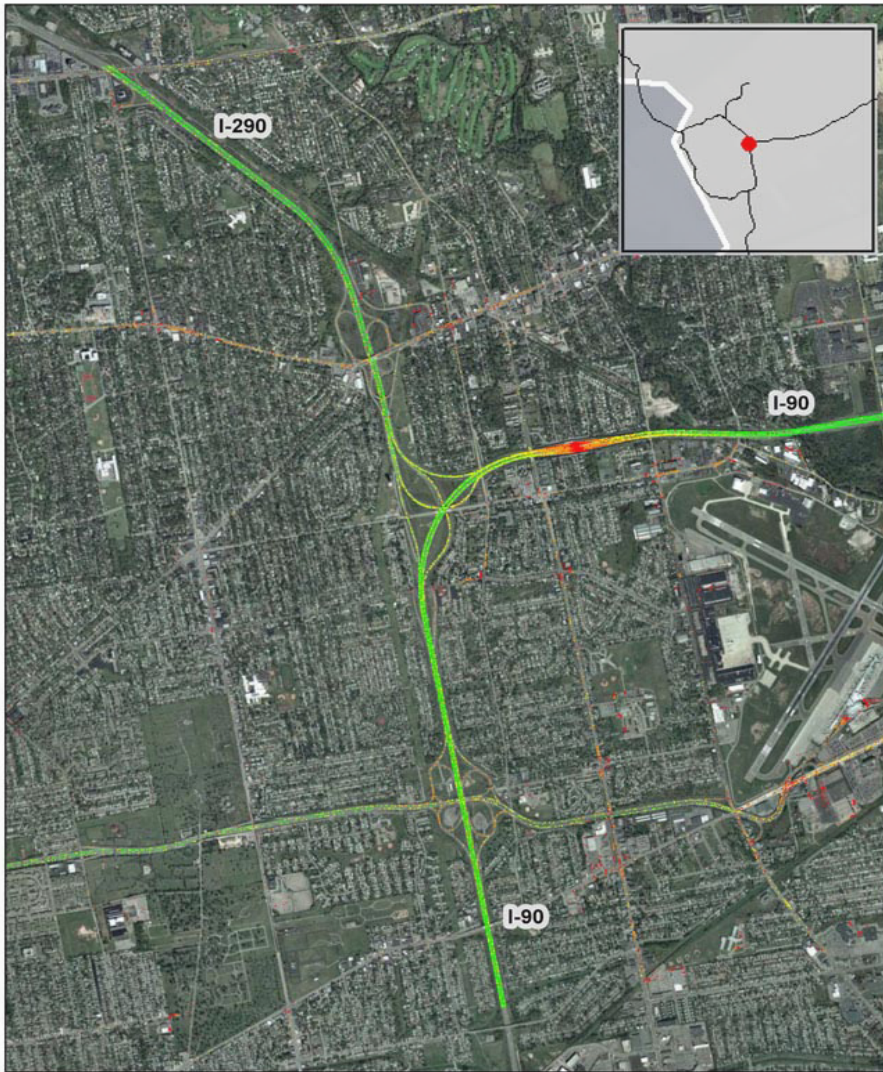

# Buffalo-Niagara Falls, NY: I-90 at I-290

## Summary

National Ranking by Congestion Index	63
Average Speed	46
Peak Average Speed	41
Nonpeak Average Speed	48
Nonpeak/Peak Ratio	1.16

### Average Speed by Time of Day I-90 at I-290