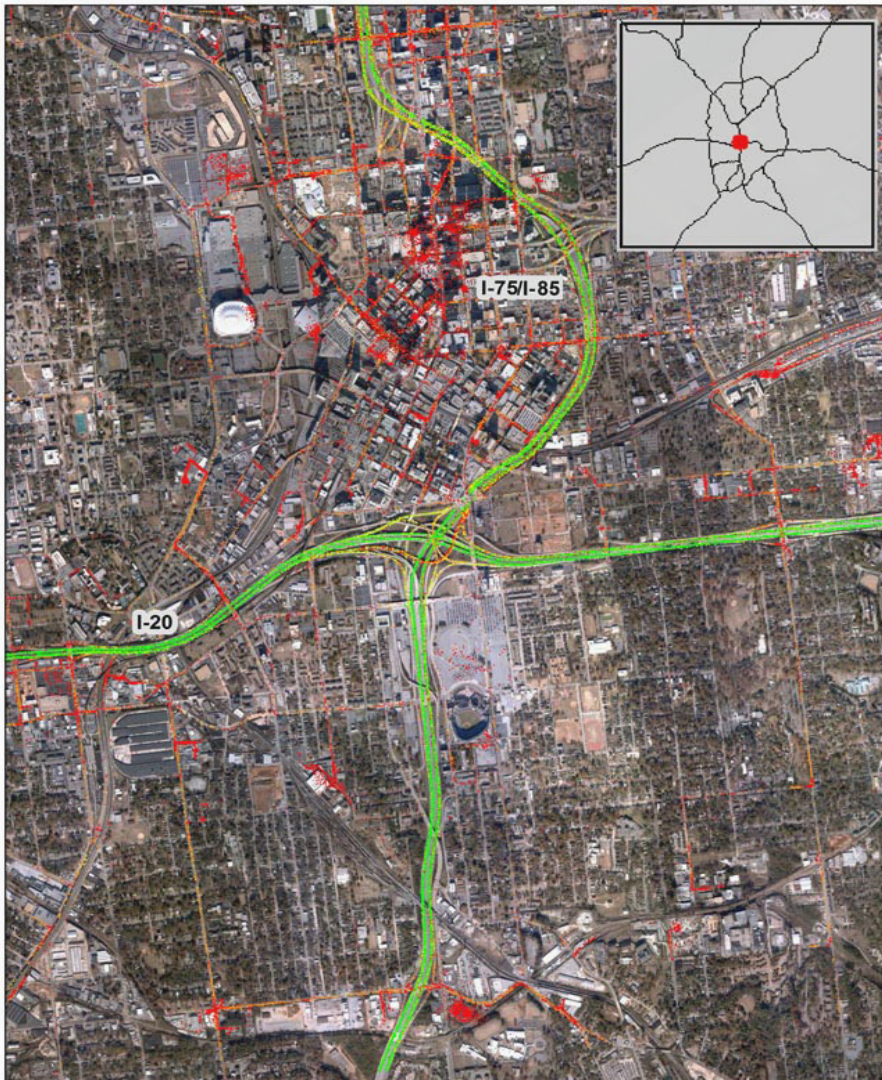

Atlanta, GA: I-20 at I-75/I-85

Summary

National Ranking by Congestion Index	62
Average Speed	42
Peak Average Speed	32
Nonpeak Average Speed	46
Nonpeak/Peak Ratio	1.47

Average Speed by Time of Day I-20 at I-75/I-85