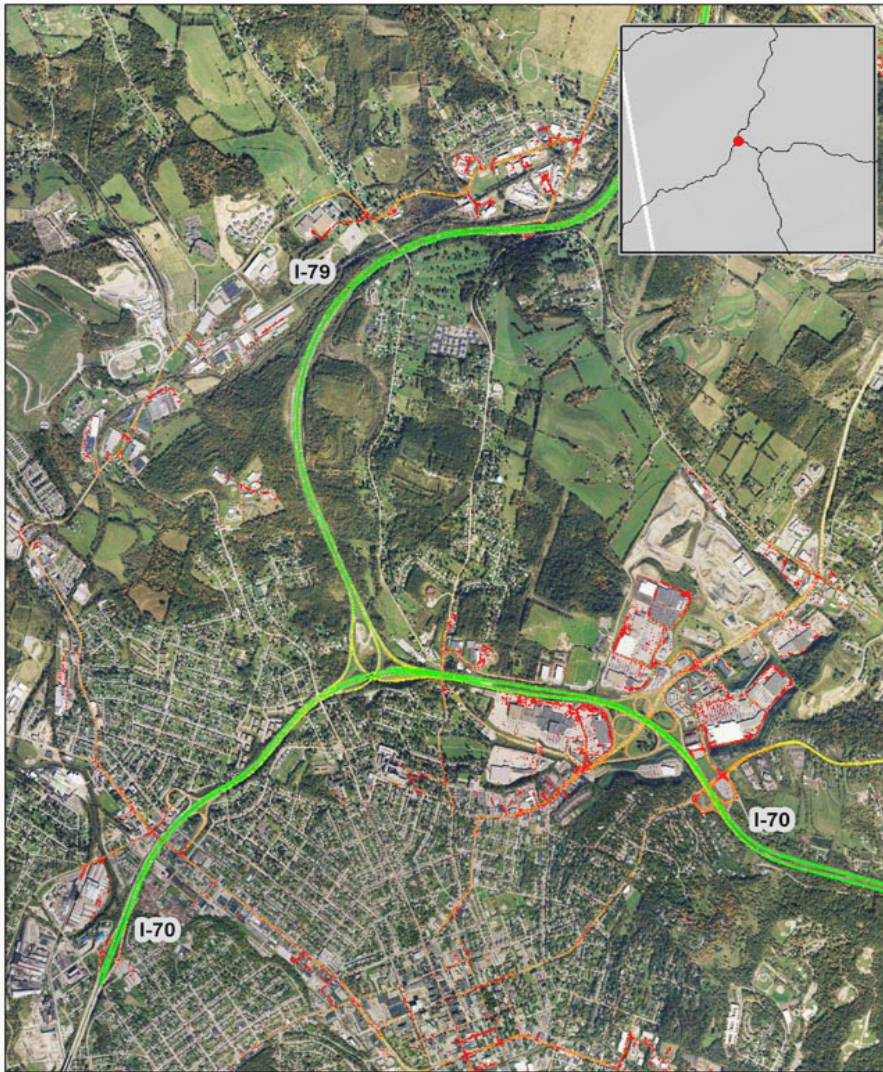

# Pittsburgh, PA: I-70 at I-79 (West)

## Summary

National Ranking by Congestion Index	61
Average Speed	51
Peak Average Speed	49
Nonpeak Average Speed	51
Nonpeak/Peak Ratio	1.04

### Average Speed by Time of Day I-70 at I-79 (West)