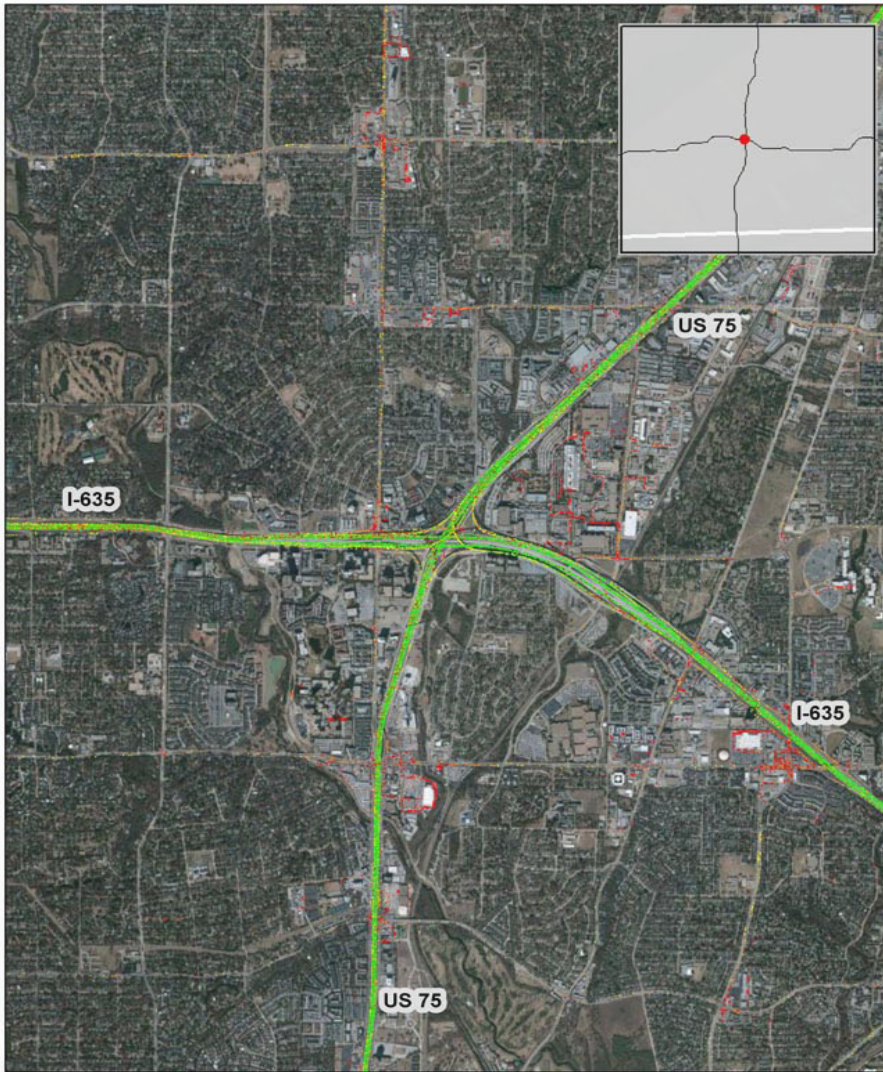

# Dallas, TX: US 75 at I-635

## Summary

National Ranking by Congestion Index	60
Average Speed	48
Peak Average Speed	36
Nonpeak Average Speed	53
Nonpeak/Peak Ratio	1.44

### Average Speed by Time of Day US 75 at I-635