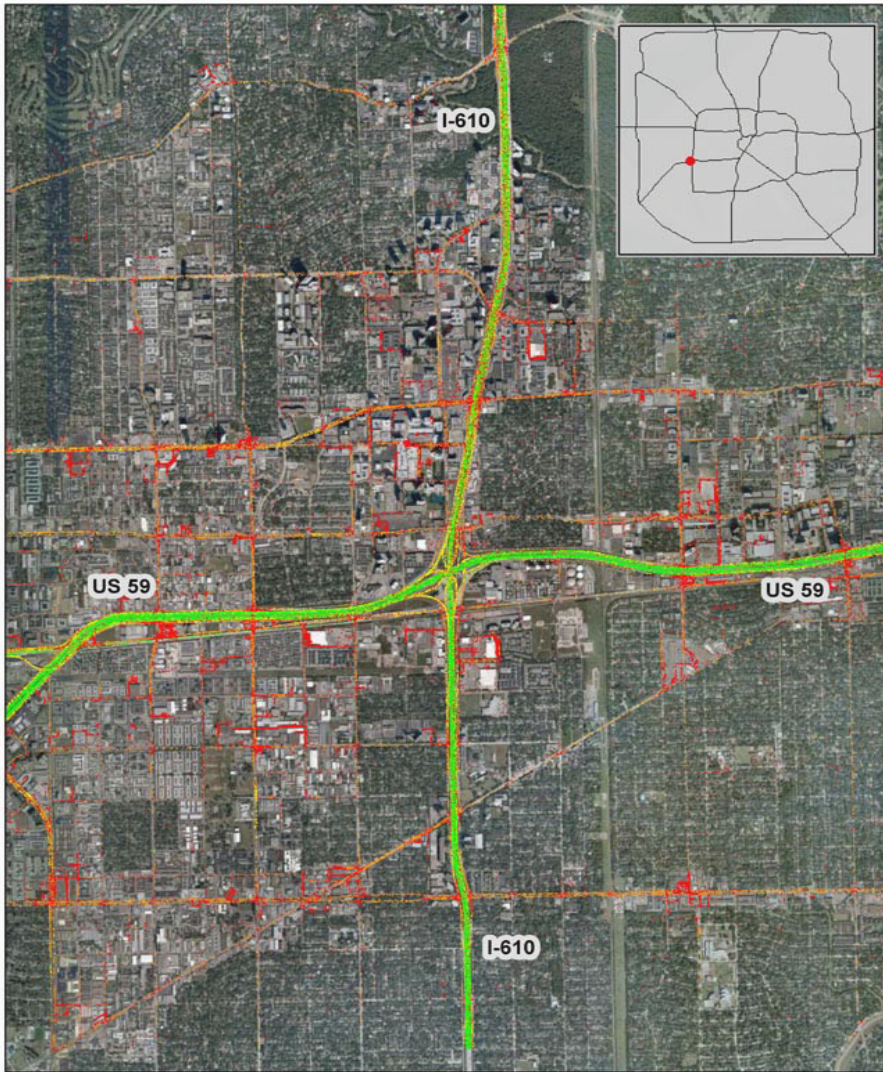

Houston, TX: I-610 at US 59 (West)

Summary

National Ranking by Congestion Index	59
Average Speed	40
Peak Average Speed	30
Nonpeak Average Speed	45
Nonpeak/Peak Ratio	1.47

Average Speed by Time of Day I-610 at US 59 (West)