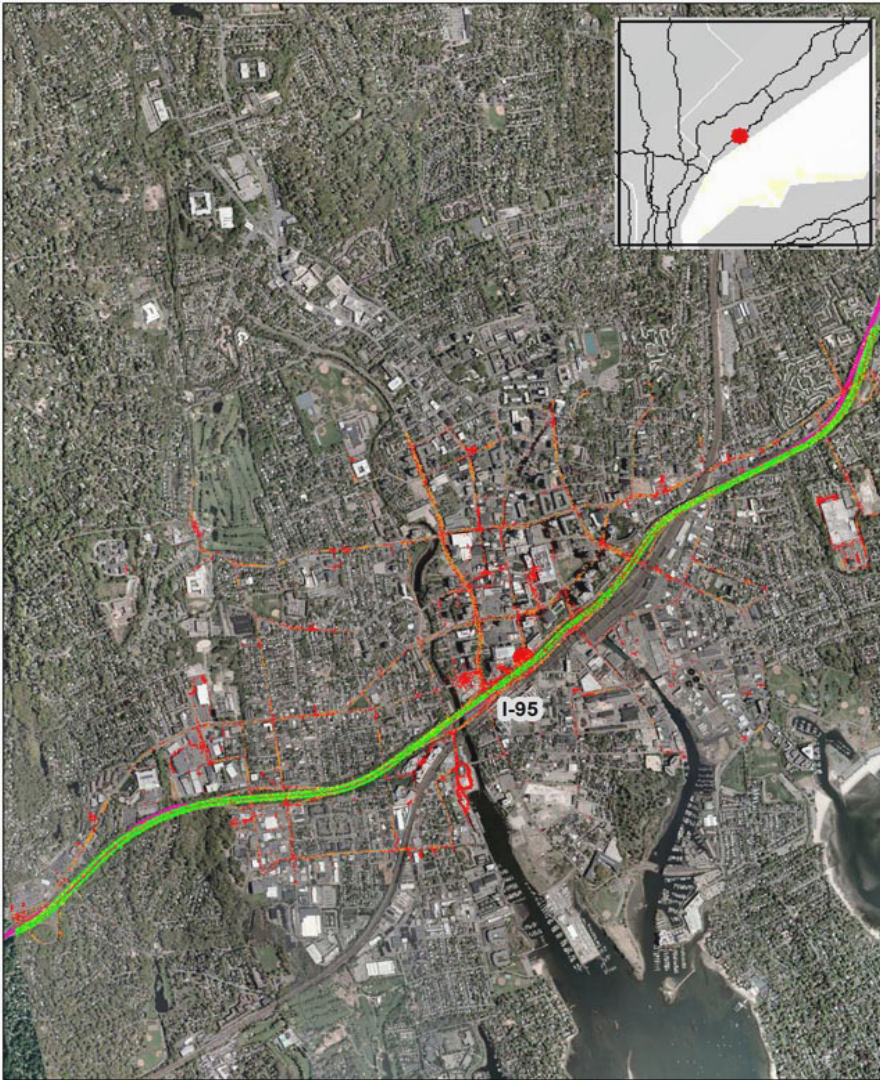

Stamford, CT: I-95

Summary

National Ranking by Congestion Index	58
Average Speed	45
Peak Average Speed	33
Nonpeak Average Speed	49
Nonpeak/Peak Ratio	1.47

Average Speed by Time of Day

I-95