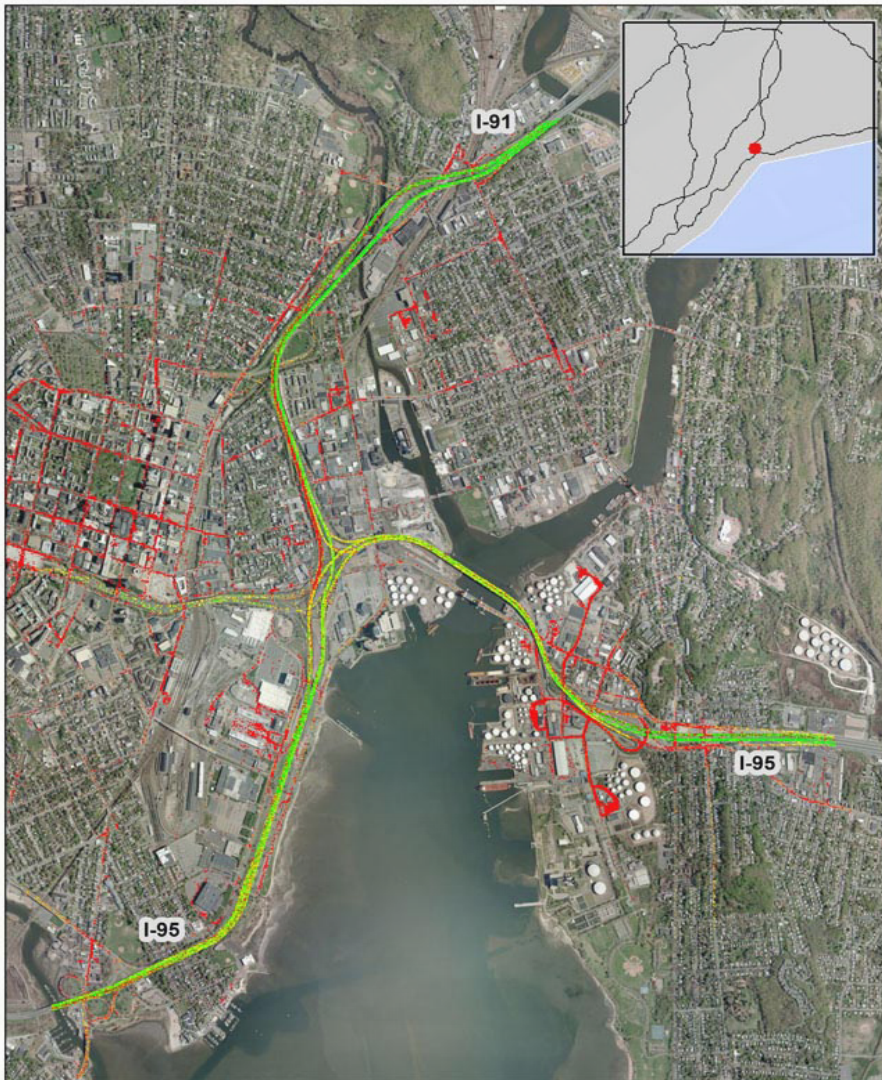

New Haven, CT: I-95 at I-91

Summary

National Ranking by Congestion Index	57
Average Speed	44
Peak Average Speed	35
Nonpeak Average Speed	48
Nonpeak/Peak Ratio	1.35

Average Speed by Time of Day I-95 at I-91