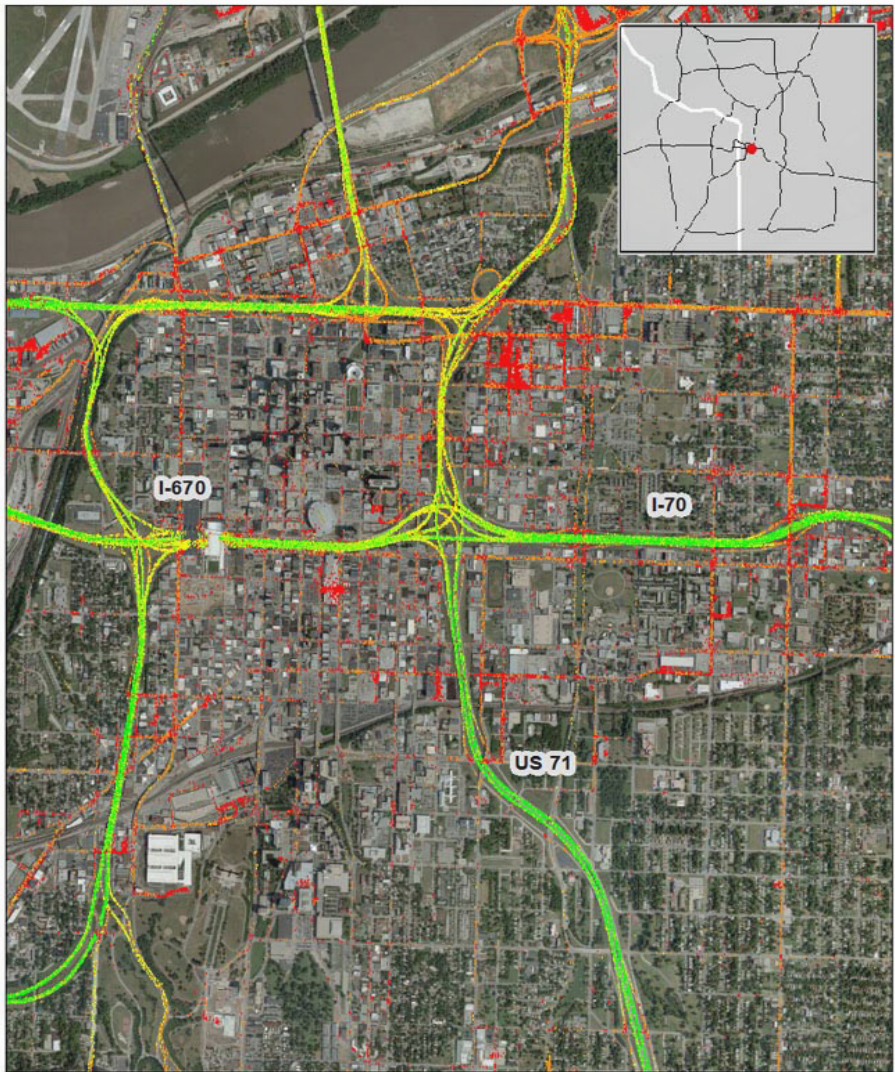

Kansas City, MO: I-70 at I-670 at US 71

Summary	
National Ranking by Congestion Index	56
Average Speed	50
Peak Average Speed	46
Nonpeak Average Speed	51
Nonpeak/Peak Ratio	1.10