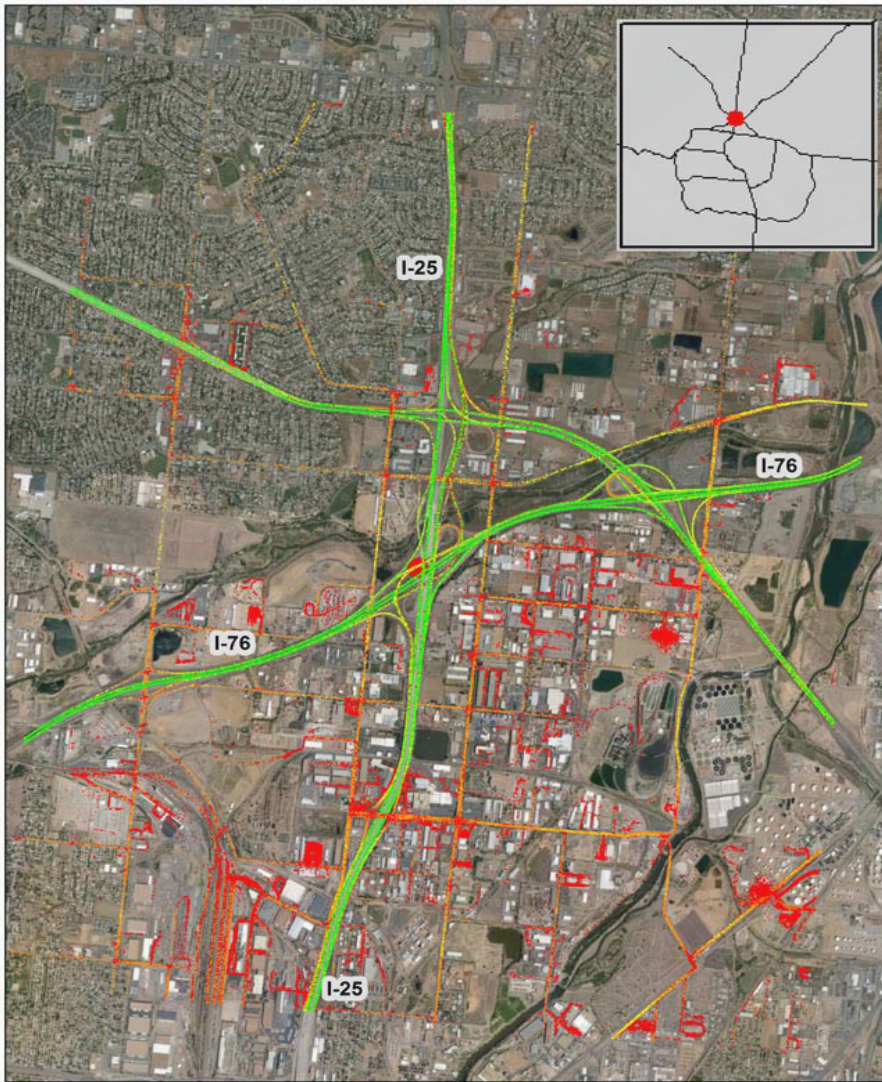

# Denver, CO: I-25 at I-76

## Summary

National Ranking by Congestion Index	54
Average Speed	49
Peak Average Speed	42
Nonpeak Average Speed	52
Nonpeak/Peak Ratio	1.24

## Average Speed by Time of Day I-25 at I-76