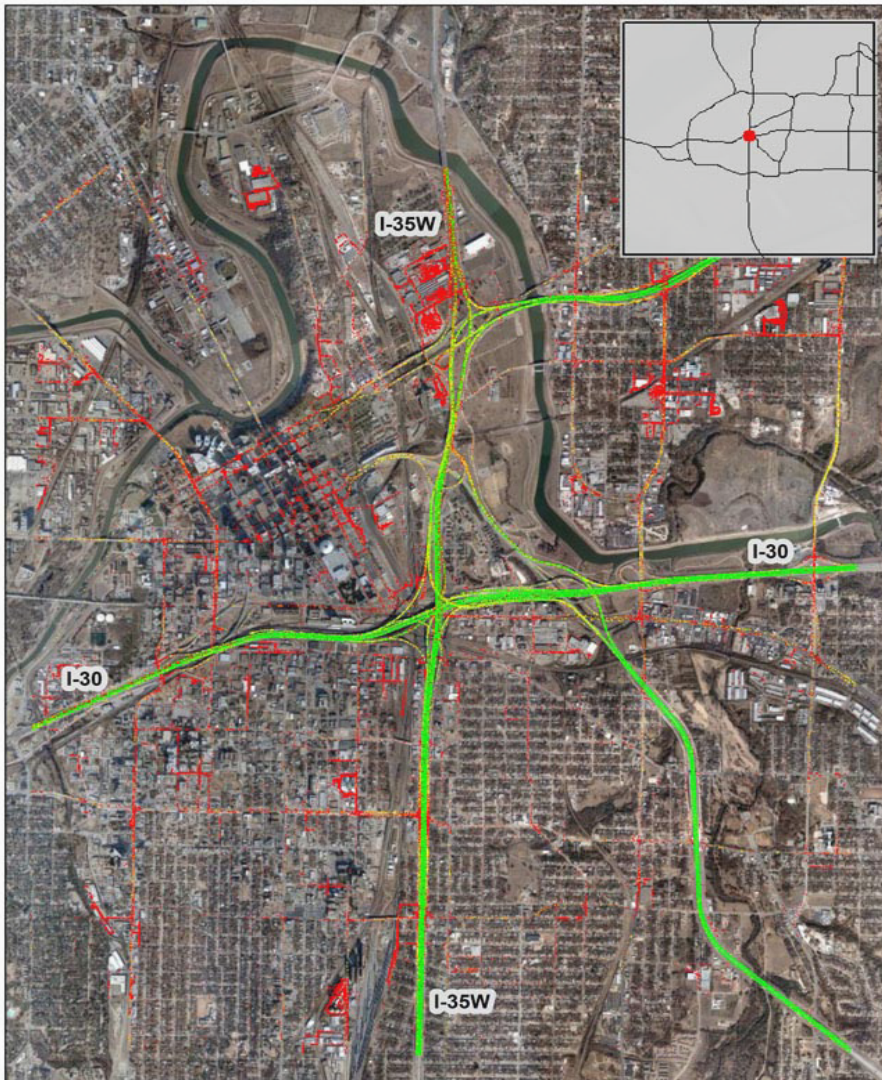

Ft. Worth, TX: I-35W at I-30

Summary

National Ranking by Congestion Index	49
Average Speed	45
Peak Average Speed	37
Nonpeak Average Speed	49
Nonpeak/Peak Ratio	1.32

Average Speed by Time of Day I-35W at I-30