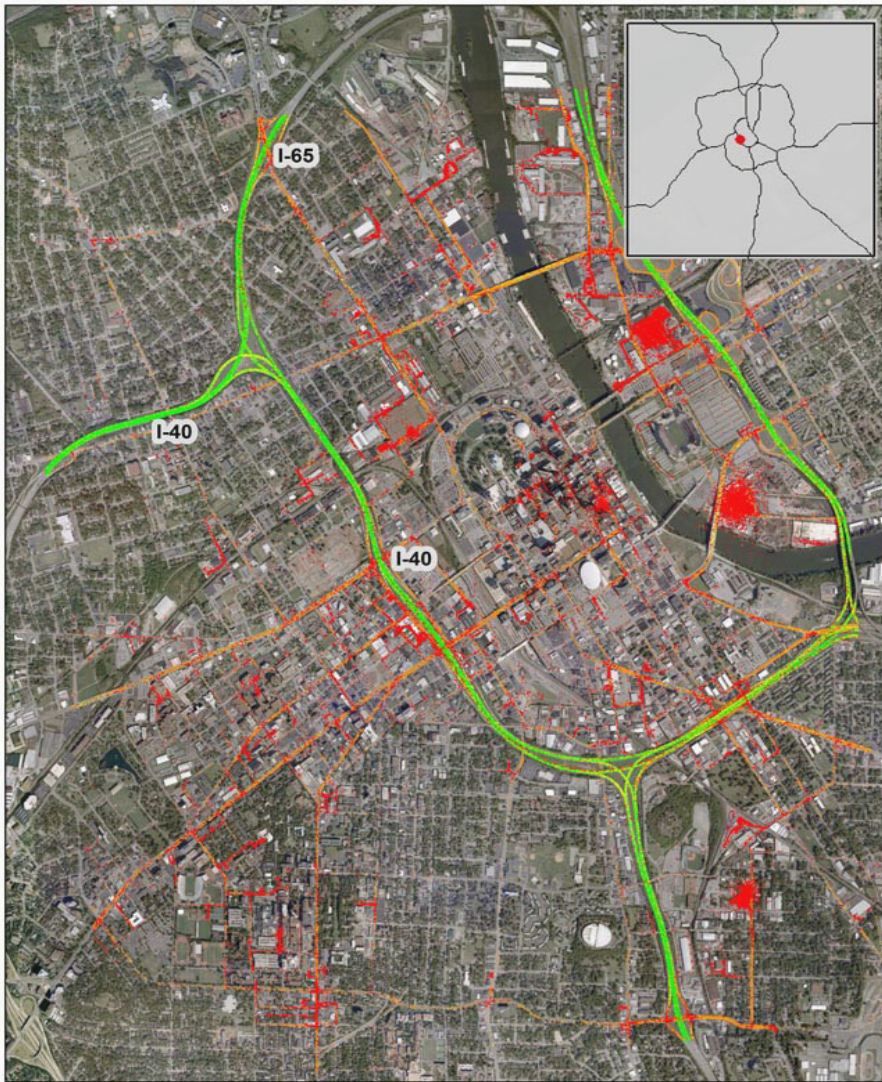

Nashville, TN: I-40 at I-65 (East)

Summary

National Ranking by Congestion Index	48
Average Speed	44
Peak Average Speed	34
Nonpeak Average Speed	49
Nonpeak/Peak Ratio	1.46

Average Speed by Time of Day I-40 at I-65 (East)