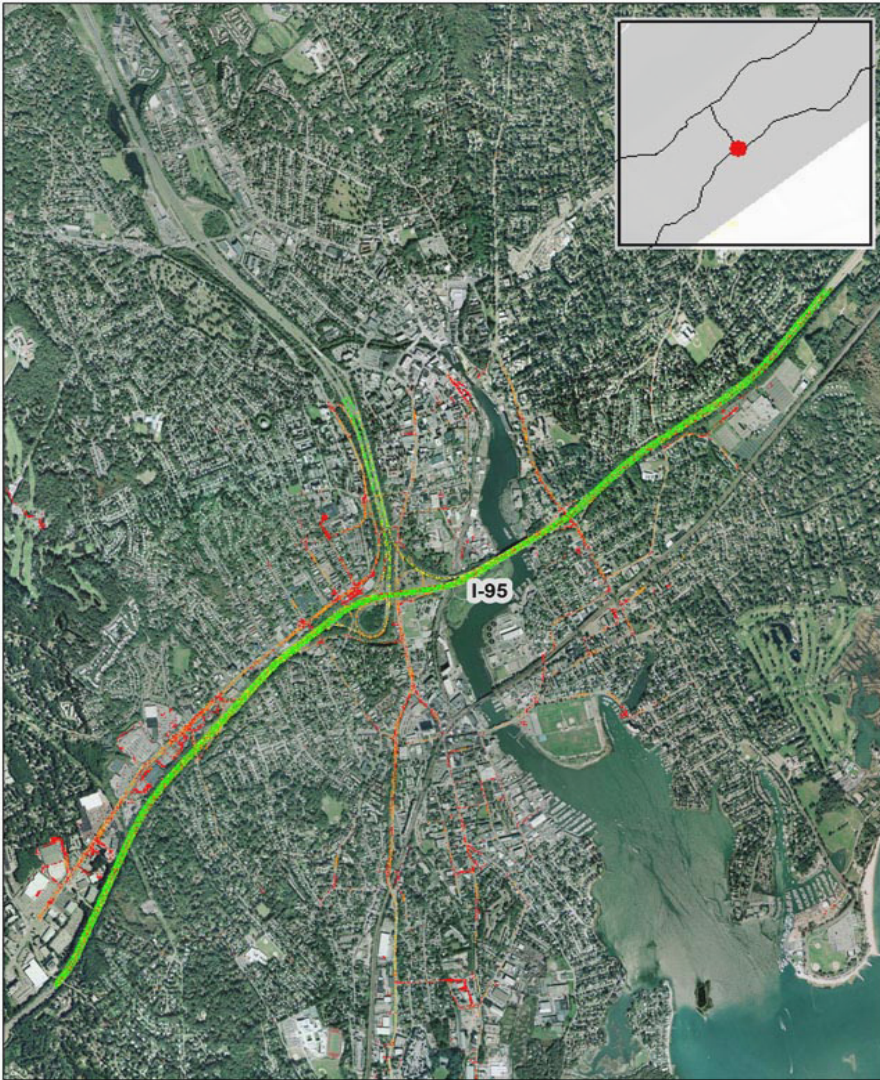

Norwalk, CT: I-95

Summary

National Ranking by Congestion Index	47
Average Speed	45
Peak Average Speed	38
Nonpeak Average Speed	47
Nonpeak/Peak Ratio	1.22

Average Speed by Time of Day

I-95