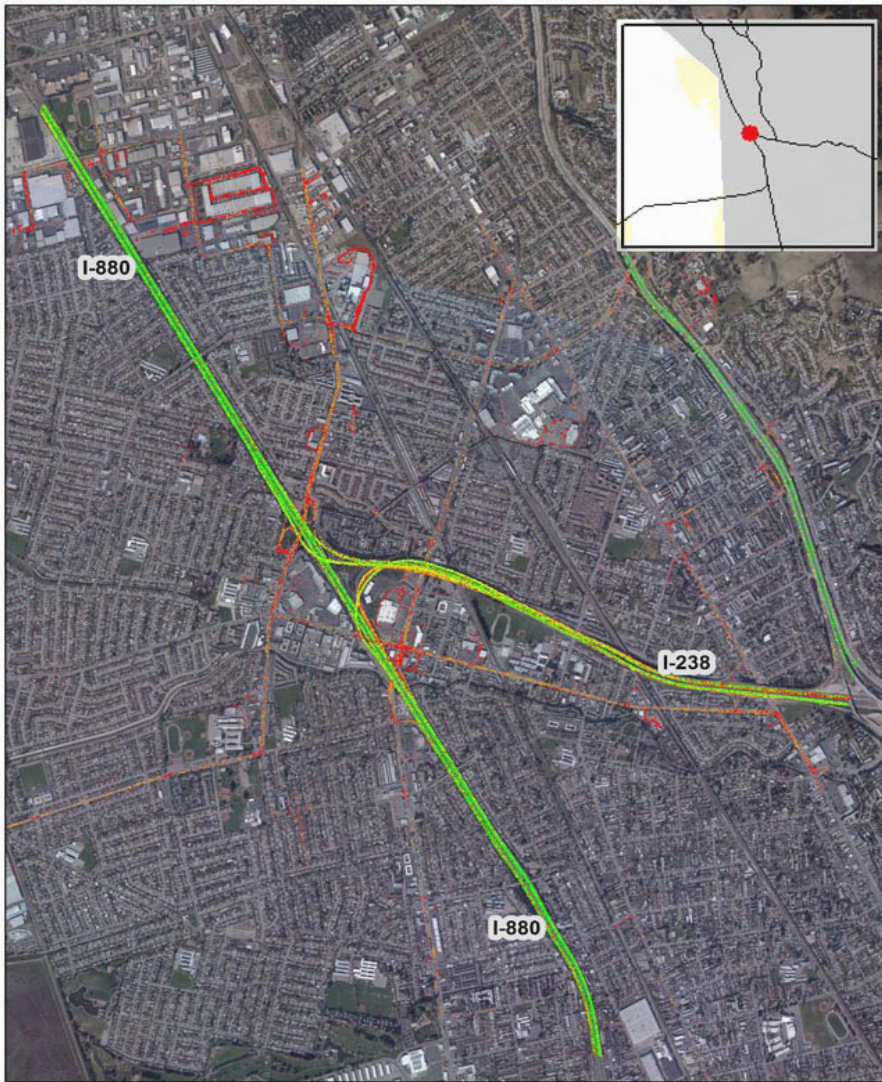

# Oakland, CA: I-880 at I-238

## Summary

<b>National Ranking by Congestion Index</b>	<b>46</b>
<b>Average Speed</b>	<b>44</b>
<b>Peak Average Speed</b>	<b>35</b>
<b>Nonpeak Average Speed</b>	<b>48</b>
<b>Nonpeak/Peak Ratio</b>	<b>1.37</b>

### Average Speed by Time of Day I-880 at I-238