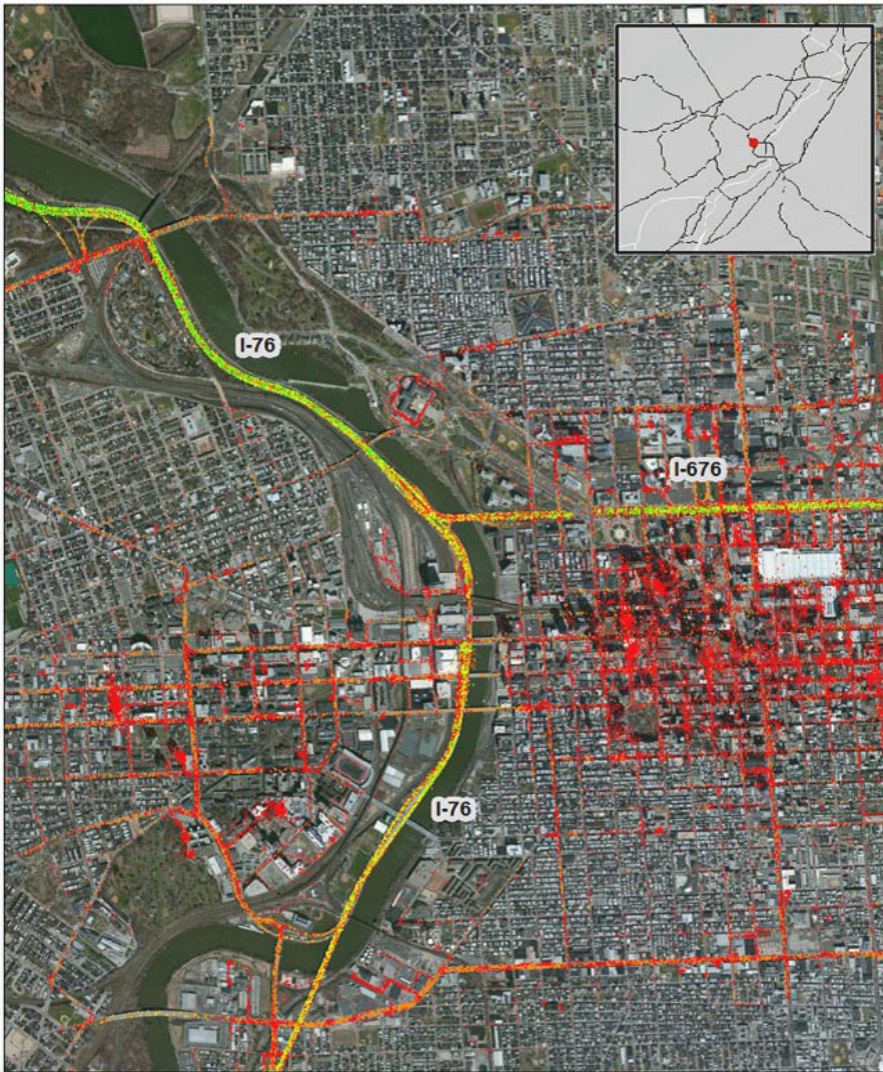

Philadelphia, PA: I-76 at I-676

Summary

National Ranking by Congestion Index	44
Average Speed	34
Peak Average Speed	28
Nonpeak Average Speed	36
Nonpeak/Peak Ratio	1.29

Average Speed by Time of Day I-76 at I-676