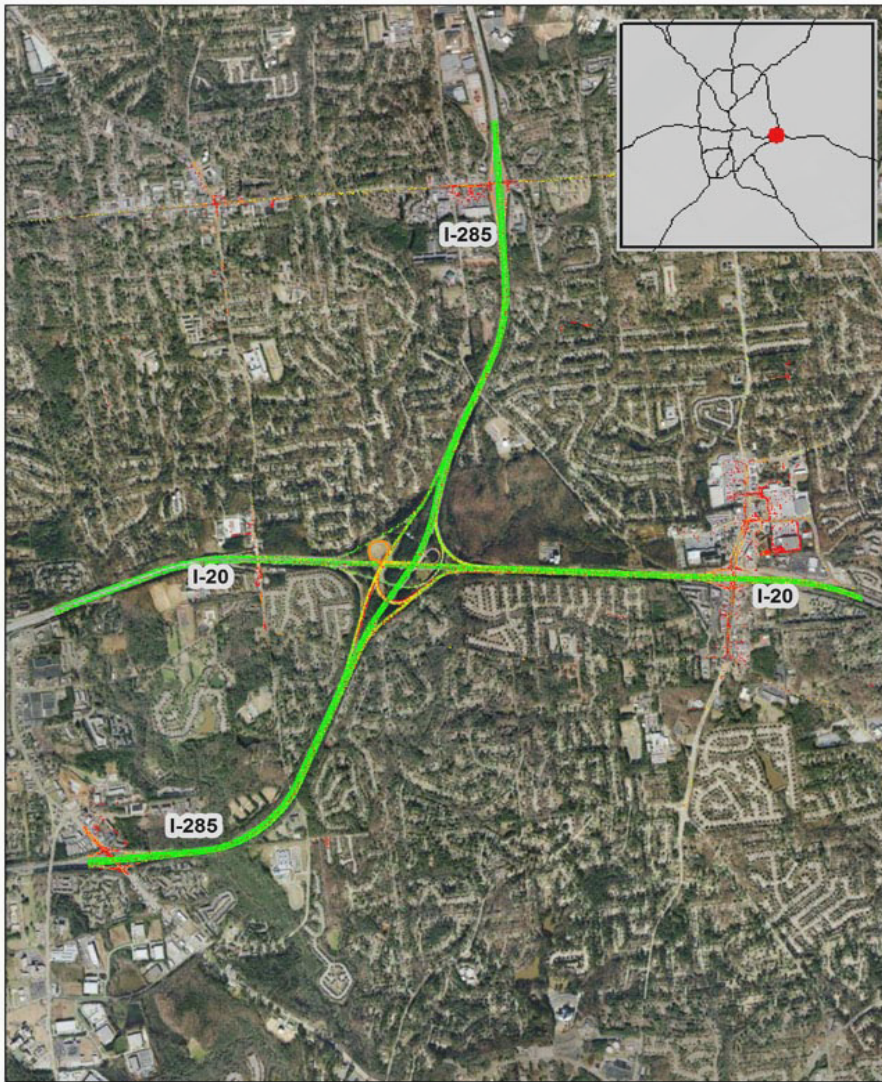

Atlanta, GA: I-20 at I-285 (East)

Summary

National Ranking by Congestion Index	43
Average Speed	50
Peak Average Speed	42
Nonpeak Average Speed	53
Nonpeak/Peak Ratio	1.25

Average Speed by Time of Day I-20 at I-285 (East)