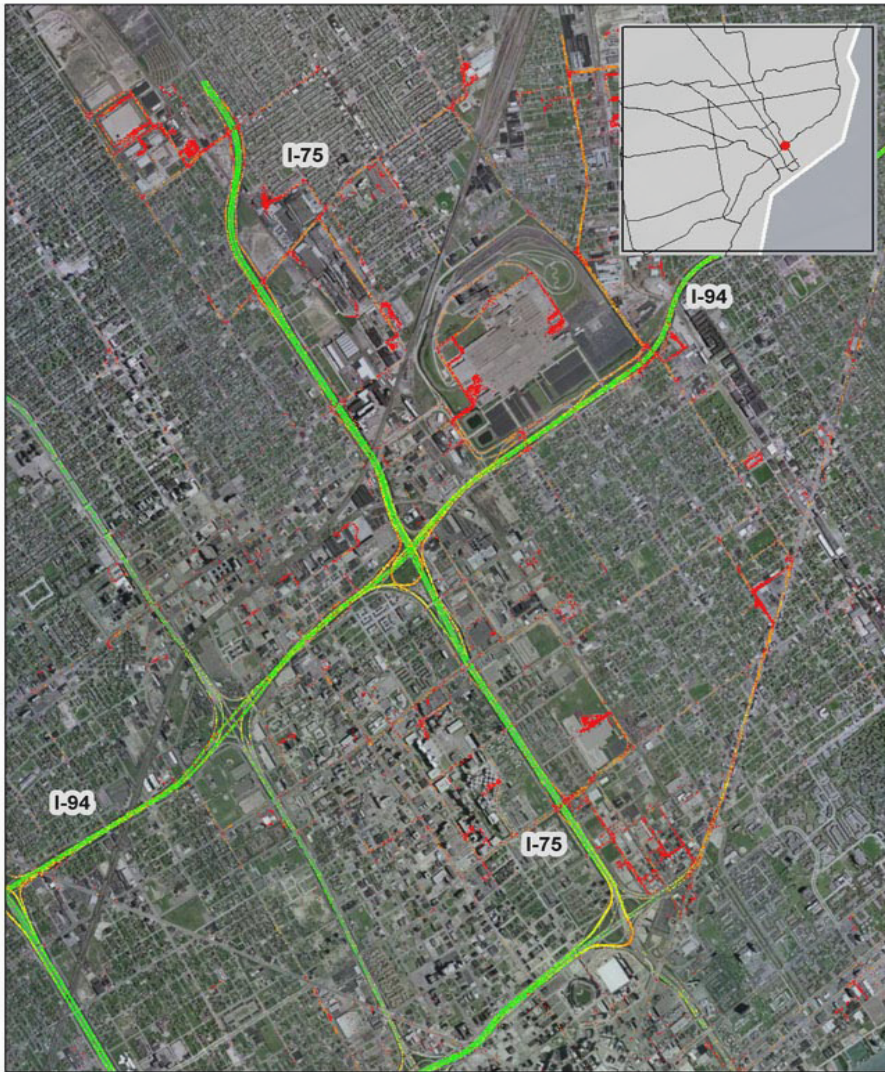

Detroit, MI: I-94 at I-75

Summary

National Ranking by Congestion Index	42
Average Speed	44
Peak Average Speed	37
Nonpeak Average Speed	48
Nonpeak/Peak Ratio	1.31

Average Speed by Time of Day I-94 at I-75