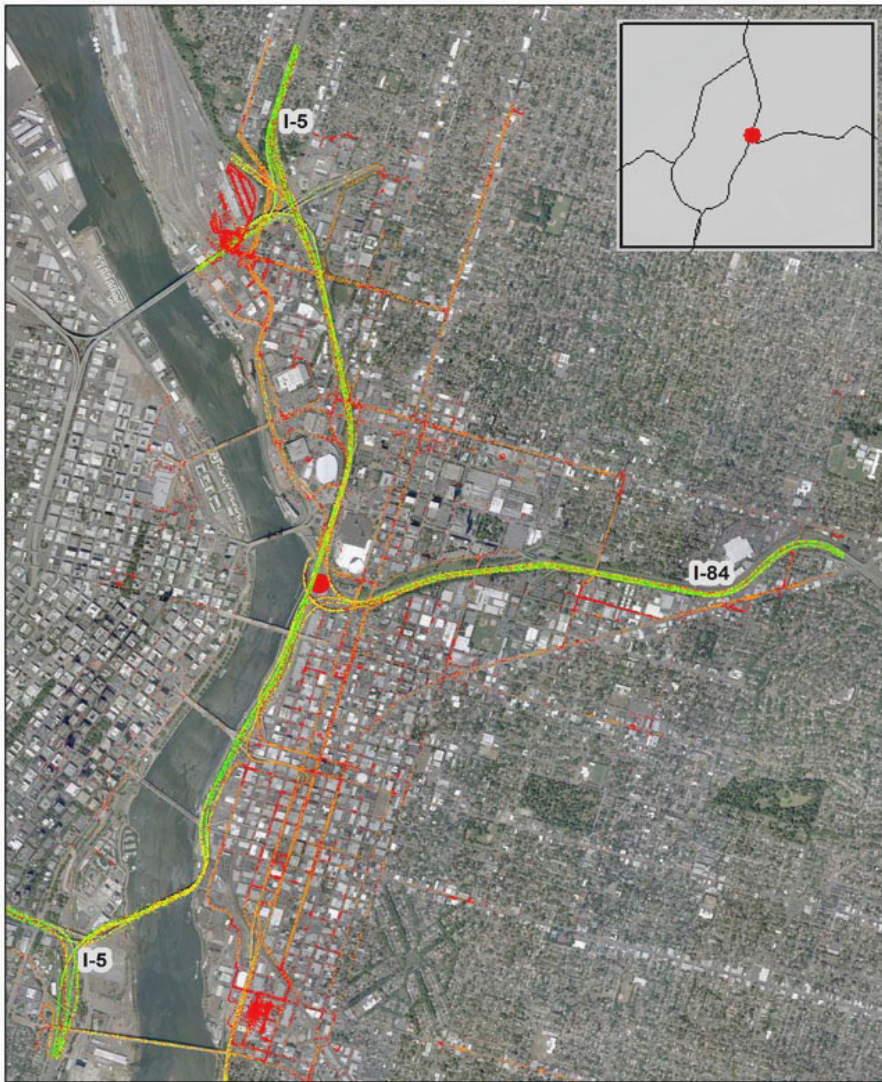

Portland, OR: I-5 at I-84

Summary

National Ranking by Congestion Index	41
Average Speed	35
Peak Average Speed	26
Nonpeak Average Speed	39
Nonpeak/Peak Ratio	1.48

Average Speed by Time of Day I-5 at I-84