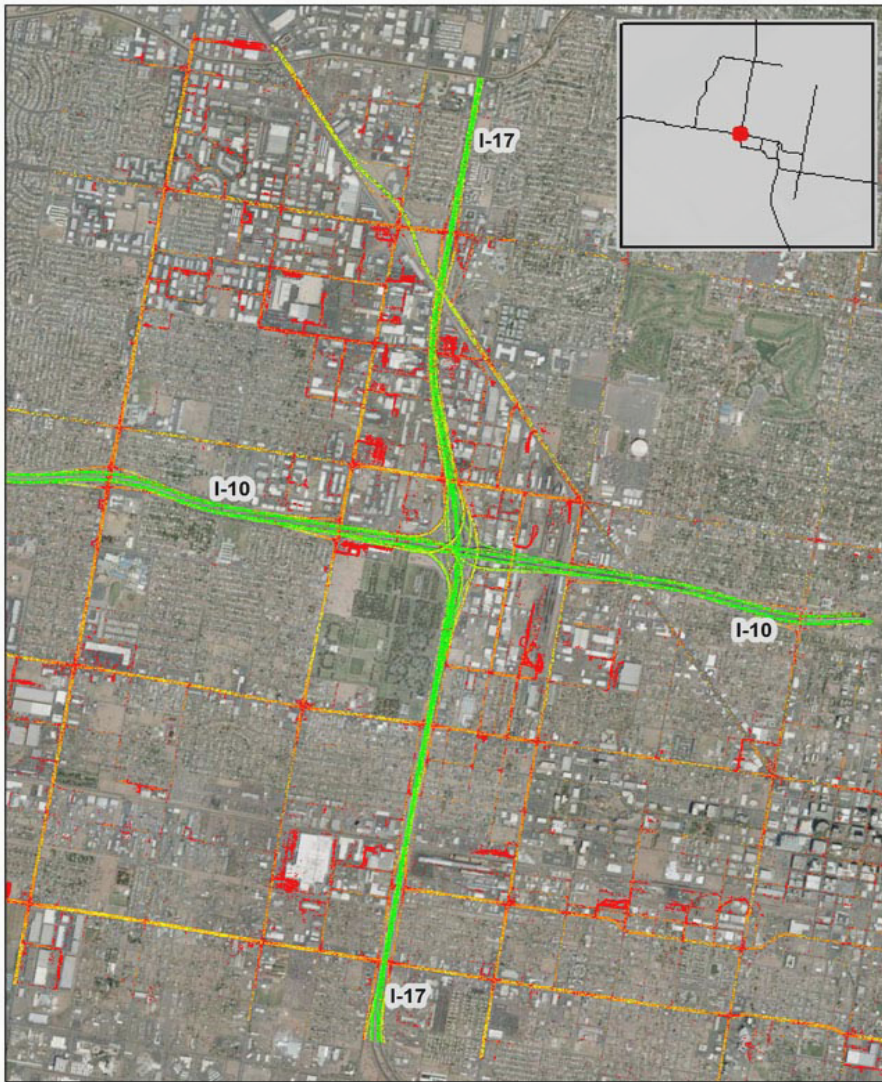

Phoenix, AZ: I-17 at I-10

Summary

National Ranking by Congestion Index	40
Average Speed	49
Peak Average Speed	39
Nonpeak Average Speed	53
Nonpeak/Peak Ratio	1.37

Average Speed by Time of Day I-17 at I-10