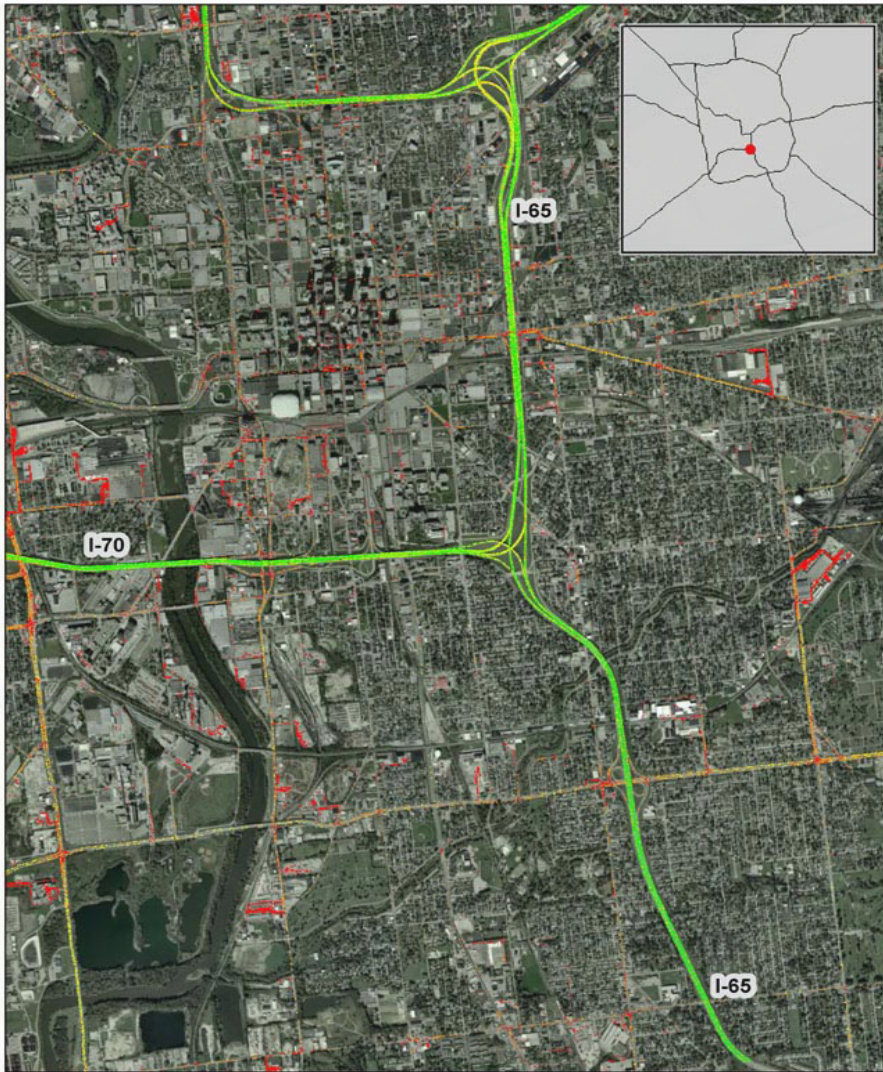

Indianapolis, IN: I-65 at I-70 (South)

Summary

National Ranking by Congestion Index	38
Average Speed	50
Peak Average Speed	46
Nonpeak Average Speed	52
Nonpeak/Peak Ratio	1.12

Average Speed by Time of Day I-65 at I-70 (South)