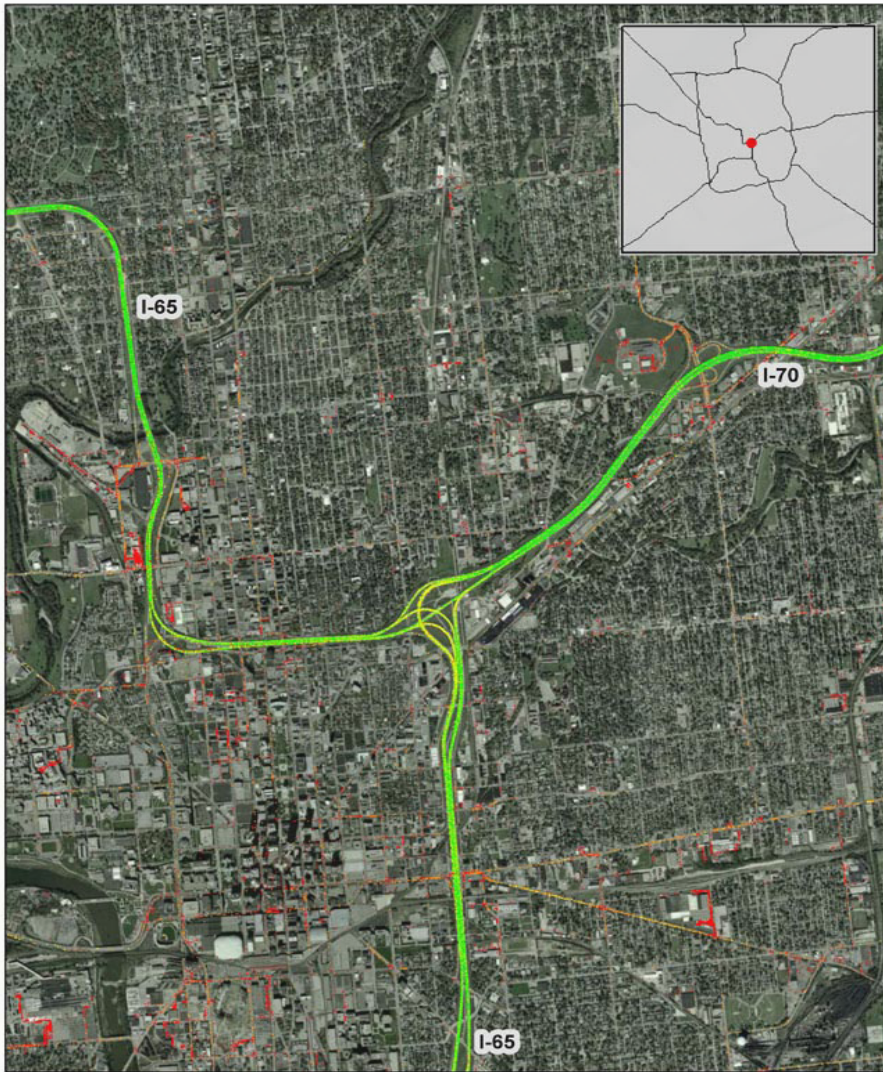

Indianapolis, IN: I-65 at I-70 (North)

Summary

National Ranking by Congestion Index	34
Average Speed	50
Peak Average Speed	45
Nonpeak Average Speed	52
Nonpeak/Peak Ratio	1.16

Average Speed by Time of Day I-65 at I-70 (North)