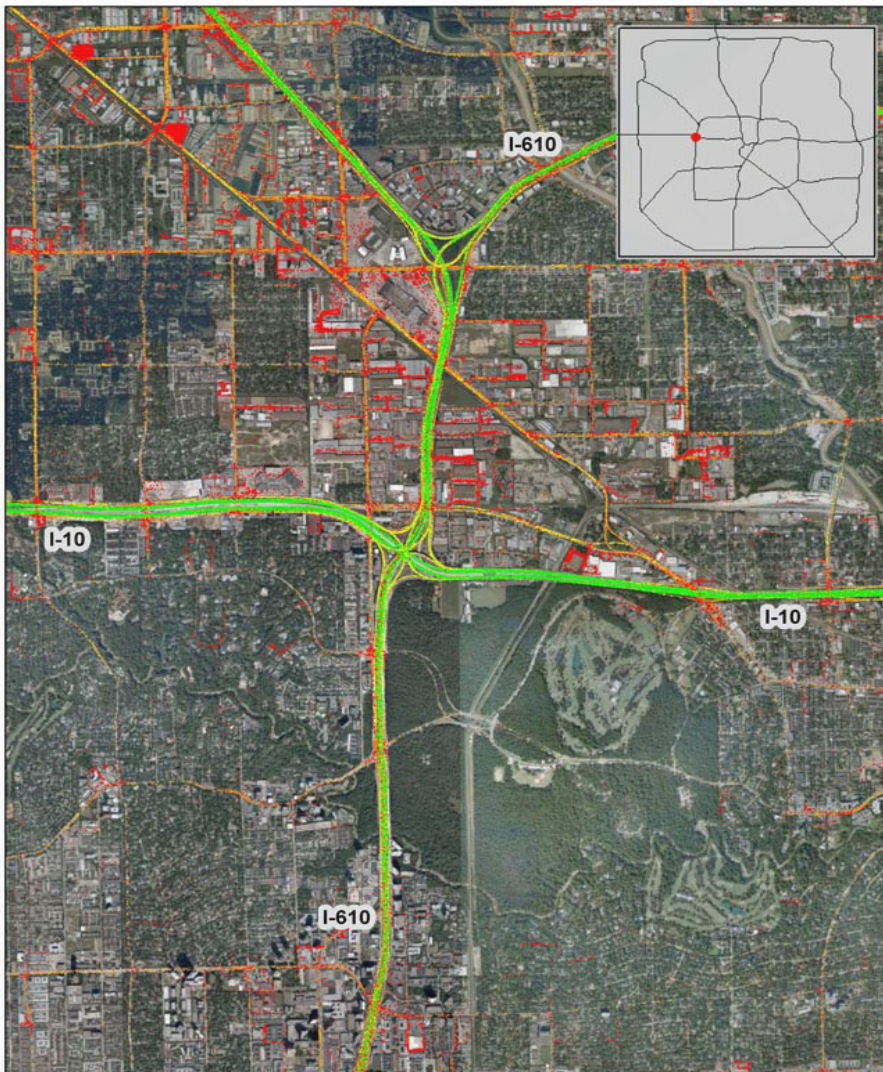

Houston, TX: I-10 at I-610 (West)

Summary

National Ranking by Congestion Index	33
Average Speed	46
Peak Average Speed	37
Nonpeak Average Speed	50
Nonpeak/Peak Ratio	1.36

Average Speed by Time of Day I-10 at I-610 (West)