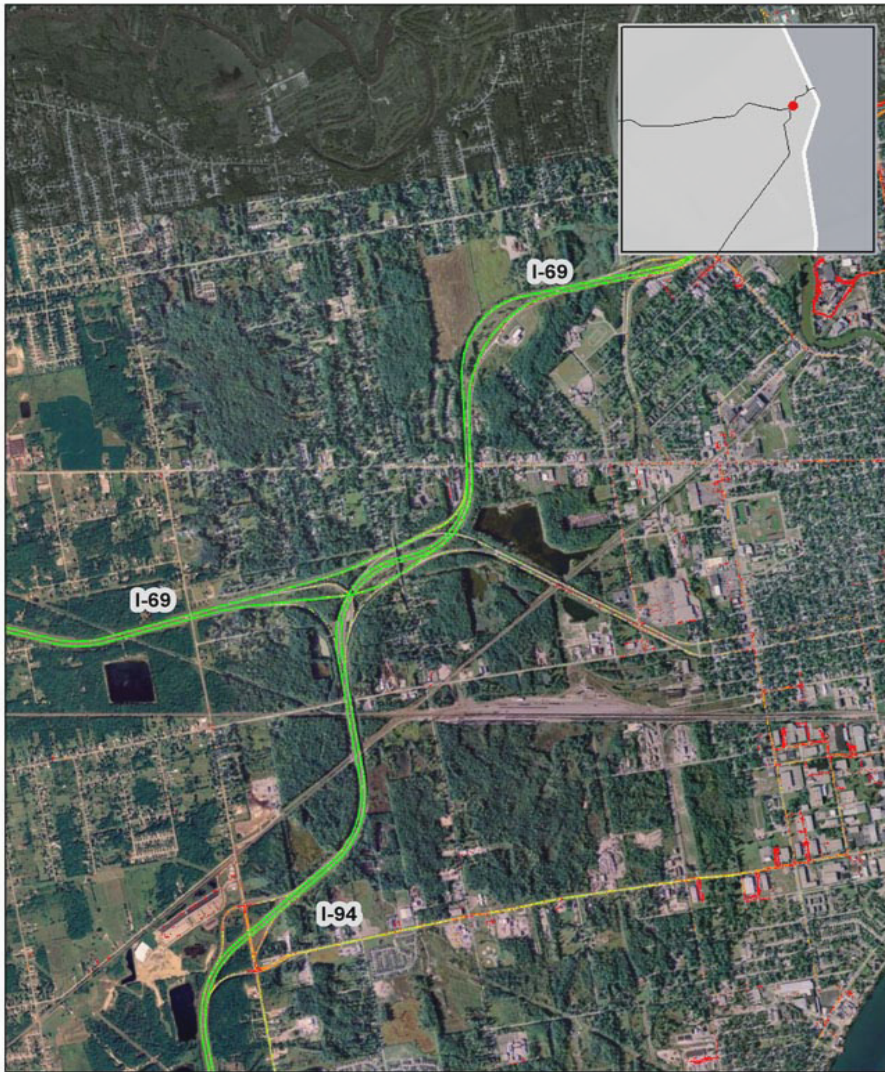

Port Huron, MI: I-94 at I-69

Summary

National Ranking by Congestion Index	31
Average Speed	37
Peak Average Speed	38
Nonpeak Average Speed	36
Nonpeak/Peak Ratio	0.96

Average Speed by Time of Day I-94 at I-69