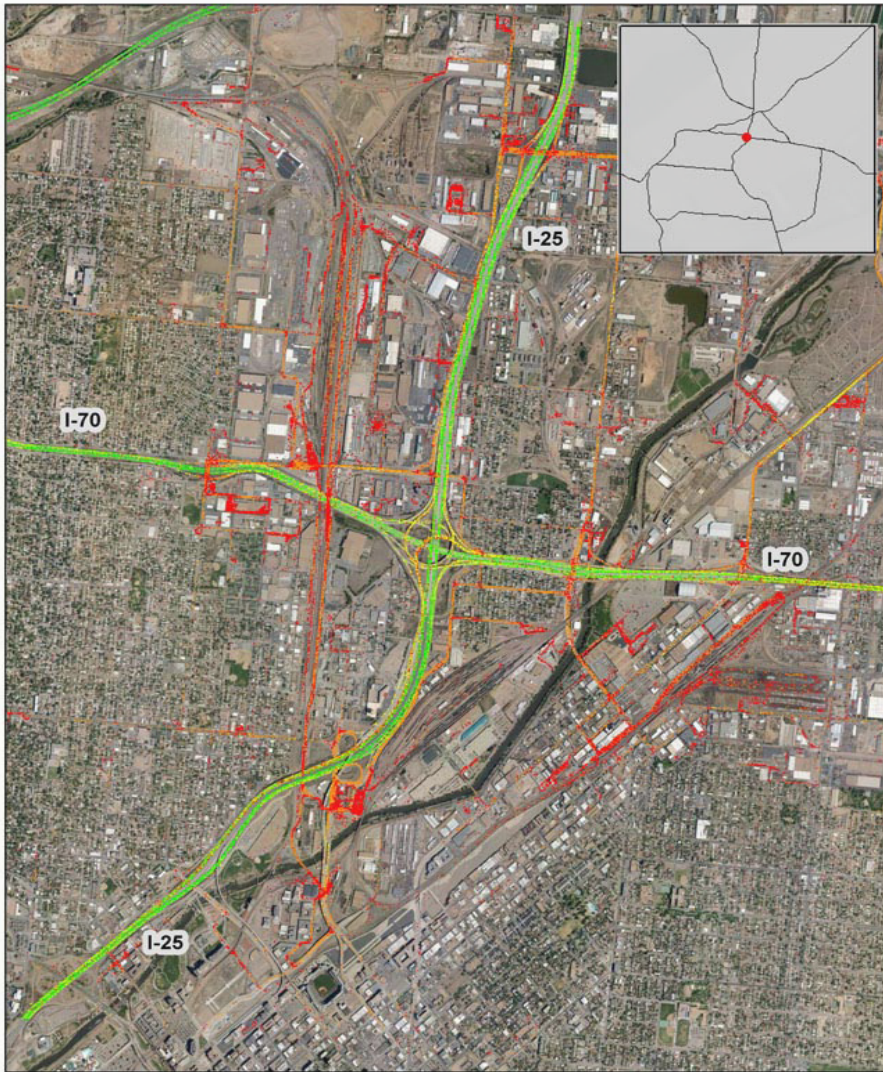

Denver, CO: I-70 at I-25

Summary

National Ranking by Congestion Index	30
Average Speed	44
Peak Average Speed	37
Nonpeak Average Speed	47
Nonpeak/Peak Ratio	1.27

Average Speed by Time of Day I-70 at I-25