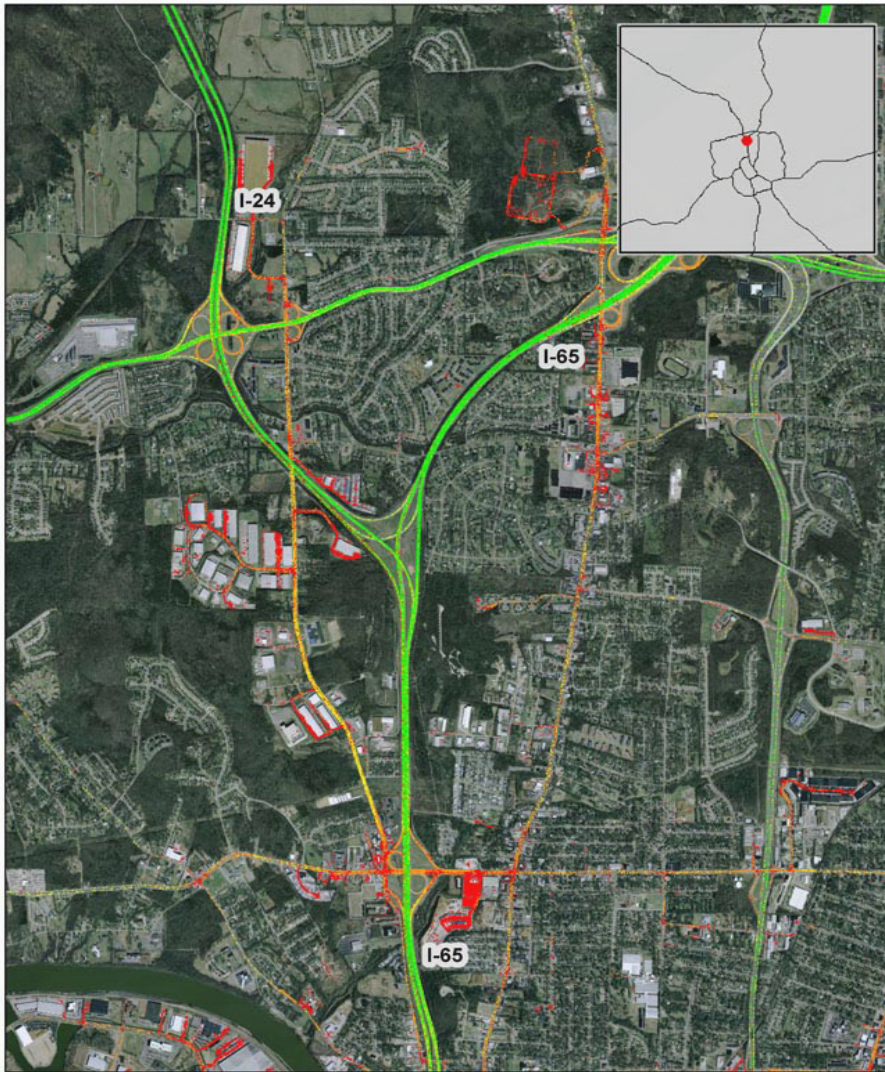

Nashville, TN: I-65 at I-24

Summary

National Ranking by Congestion Index	29
Average Speed	45
Peak Average Speed	38
Nonpeak Average Speed	47
Nonpeak/Peak Ratio	1.24

Average Speed by Time of Day I-65 at I-24