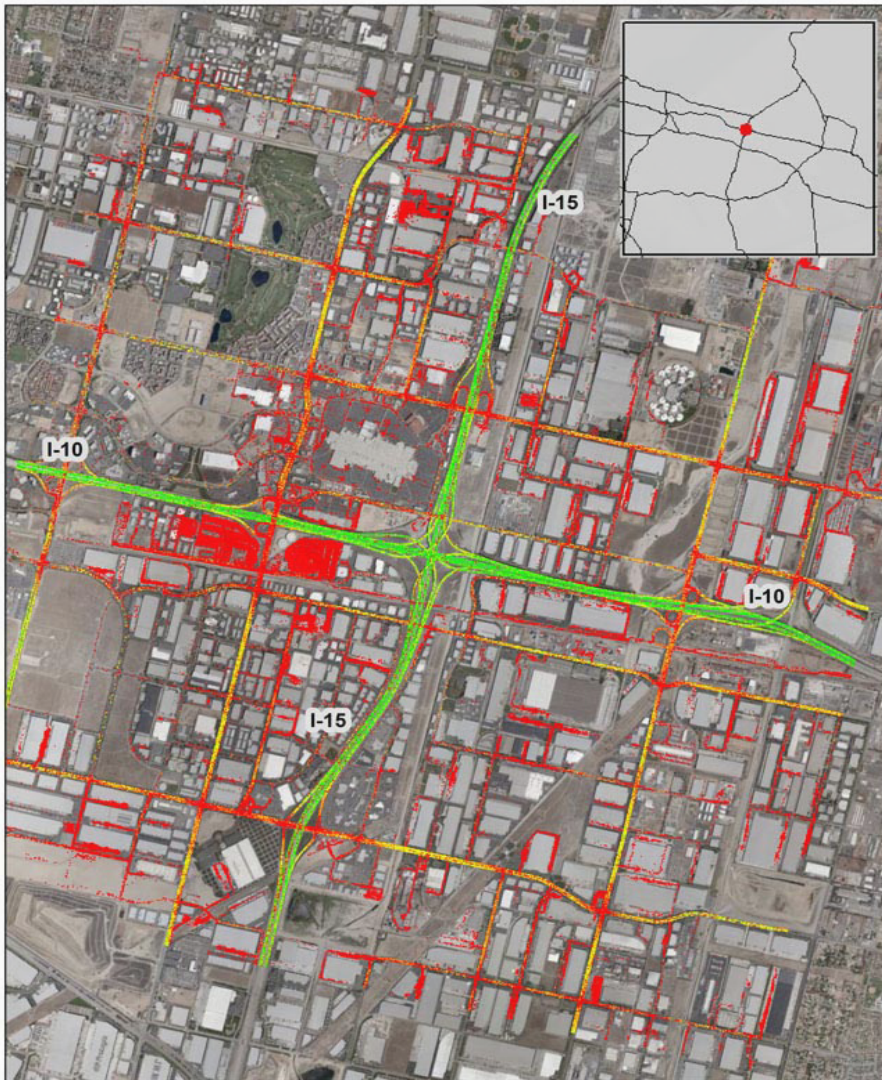

San Bernardino, CA: I-10 at I-15

Summary

National Ranking by Congestion Index	26
Average Speed	47
Peak Average Speed	40
Nonpeak Average Speed	50
Nonpeak/Peak Ratio	1.26

Average Speed by Time of Day I-10 at I-15