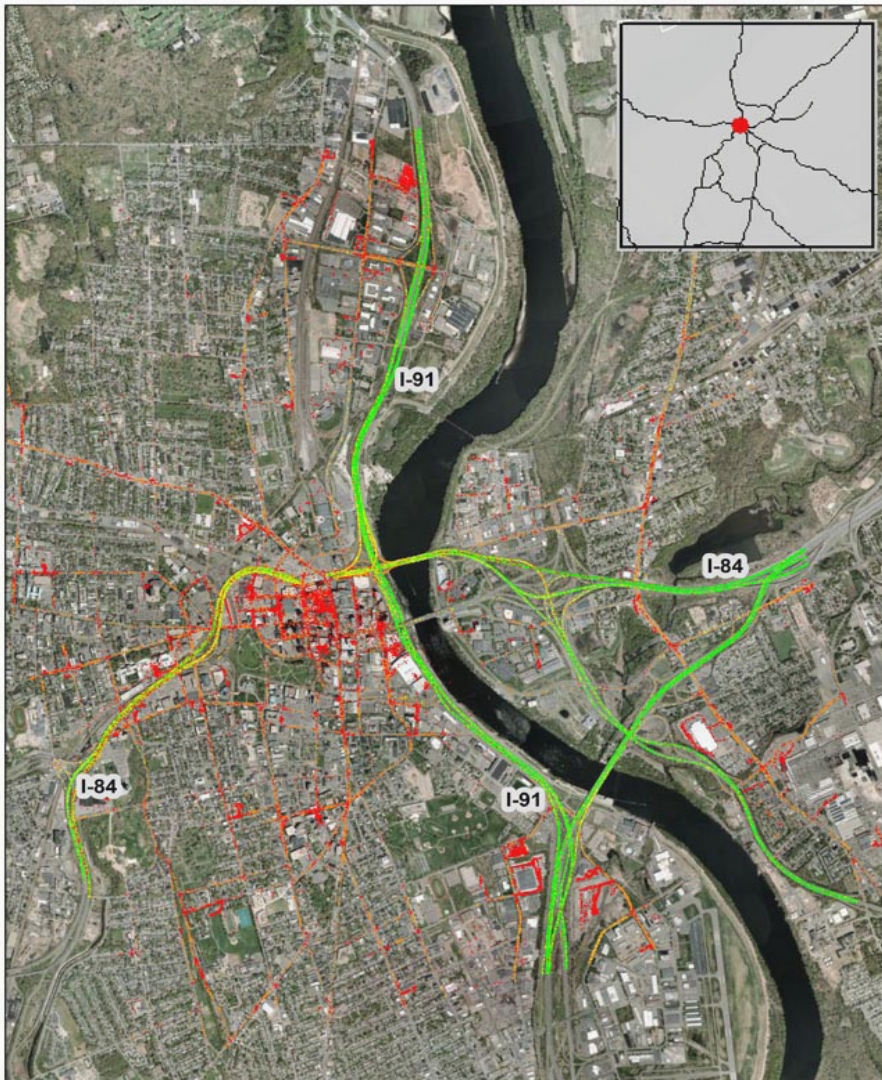

Hartford, CT: I-84 at I-91

Summary

National Ranking by Congestion Index	24
Average Speed	46
Peak Average Speed	36
Nonpeak Average Speed	51
Nonpeak/Peak Ratio	1.42

Average Speed by Time of Day I-84 at I-91