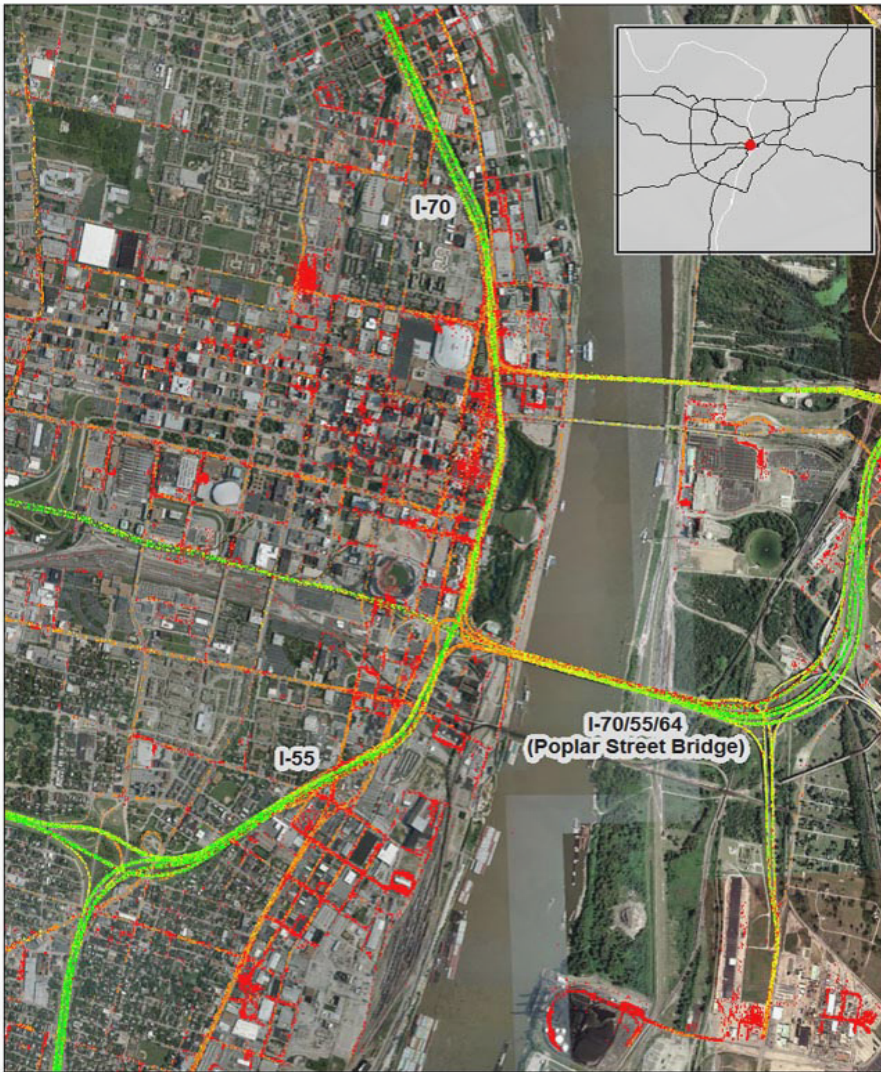

St. Louis, MO: I-70 at I-64 (West)

Summary

National Ranking by Congestion Index	23
Average Speed	44
Peak Average Speed	41
Nonpeak Average Speed	45
Nonpeak/Peak Ratio	1.10

Average Speed by Time of Day I-70 at I-64 (West)