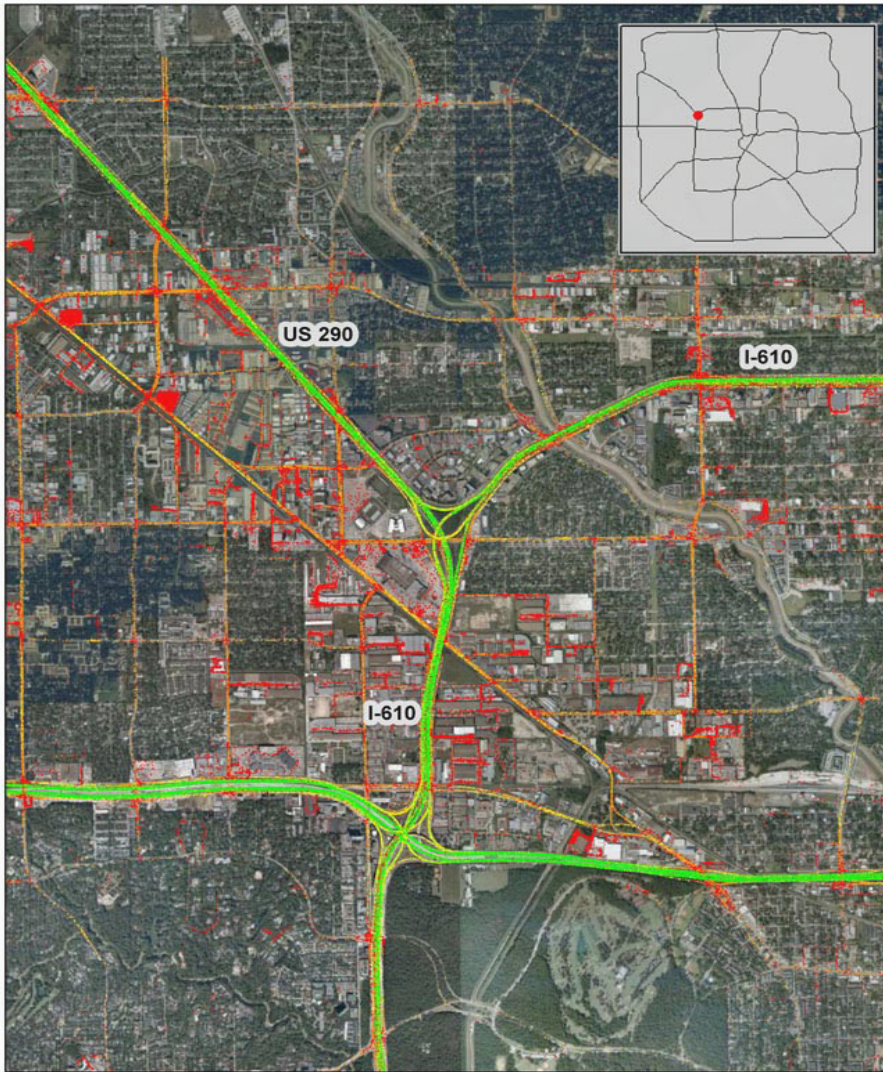

Houston, TX: I-610 at US 290

Summary

National Ranking by Congestion Index	22
Average Speed	42
Peak Average Speed	32
Nonpeak Average Speed	46
Nonpeak/Peak Ratio	1.43

Average Speed by Time of Day I-610 at US 290