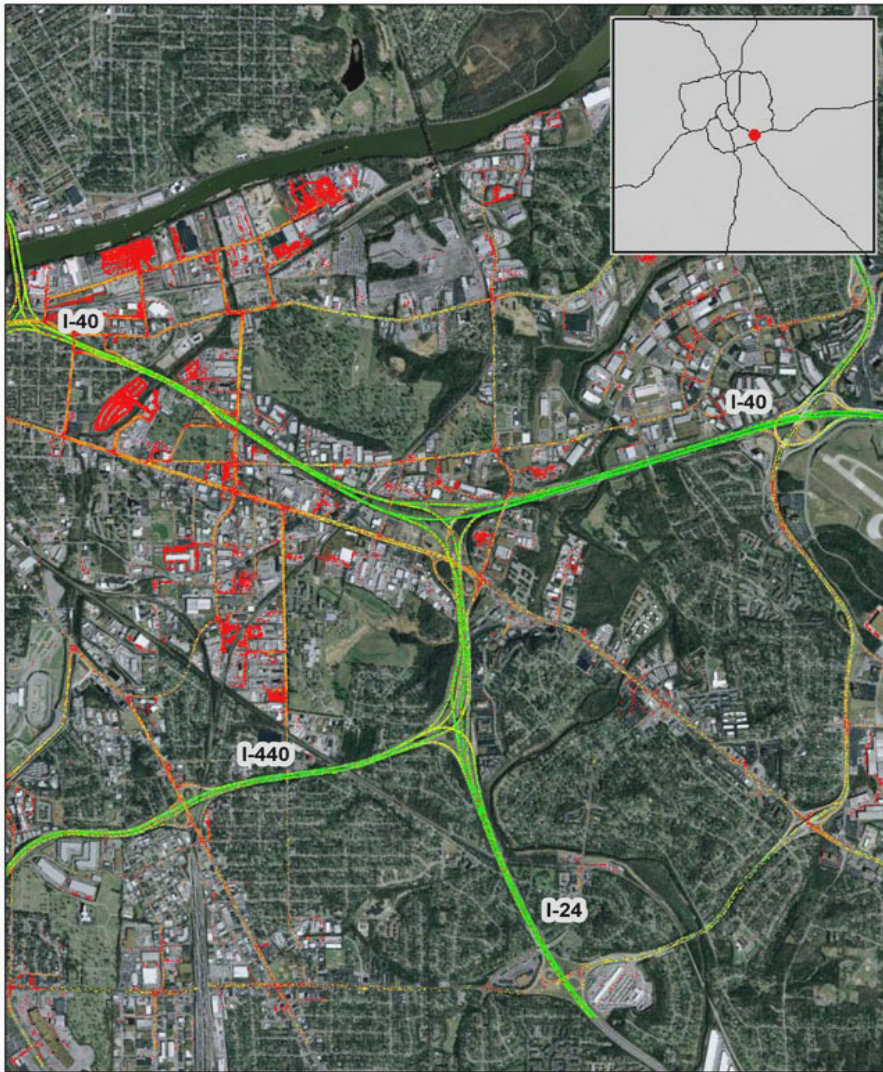

# Nashville, TN: I-24 at I-440 (North)

## Summary

National Ranking by Congestion Index	20
Average Speed	45
Peak Average Speed	34
Nonpeak Average Speed	51
Nonpeak/Peak Ratio	1.47

### Average Speed by Time of Day I-24 at I-440 (North)