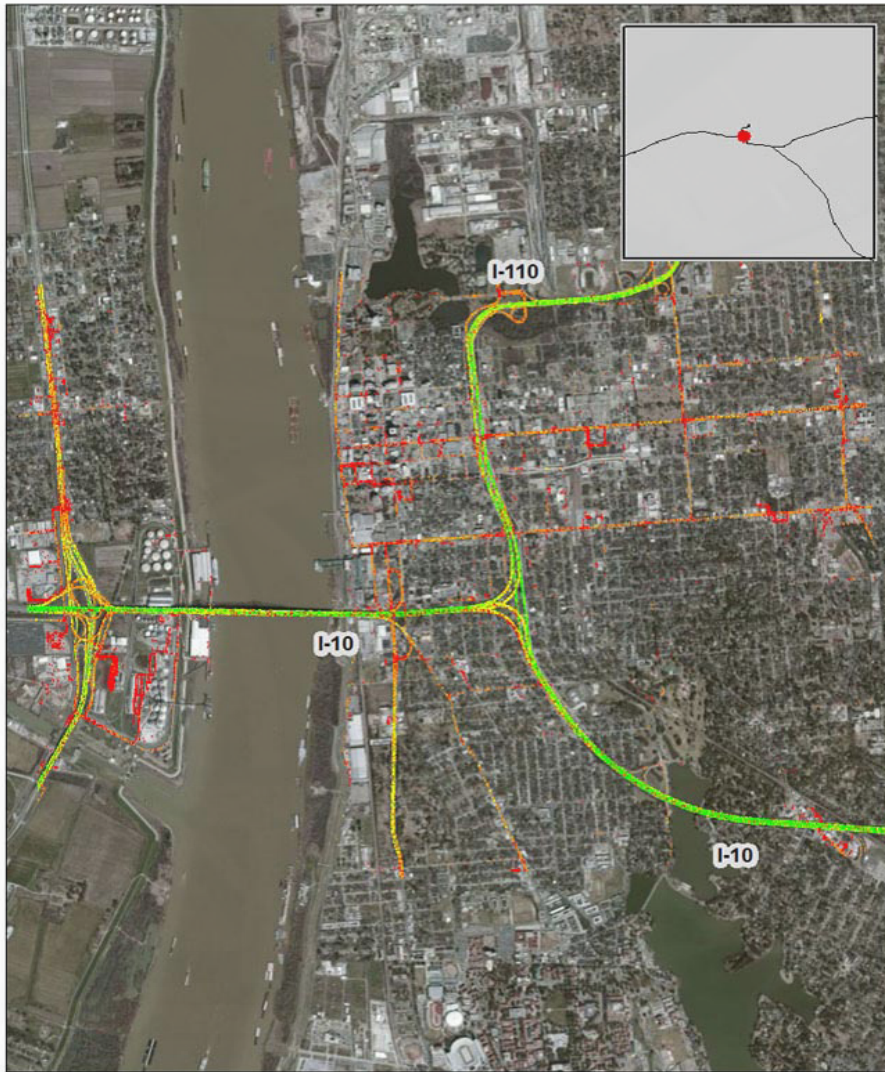

# Baton Rouge, LA: I-10 at I-110

## Summary

National Ranking by Congestion Index	19
Average Speed	40
Peak Average Speed	32
Nonpeak Average Speed	44
Nonpeak/Peak Ratio	1.38

### Average Speed by Time of Day I-10 at I-110