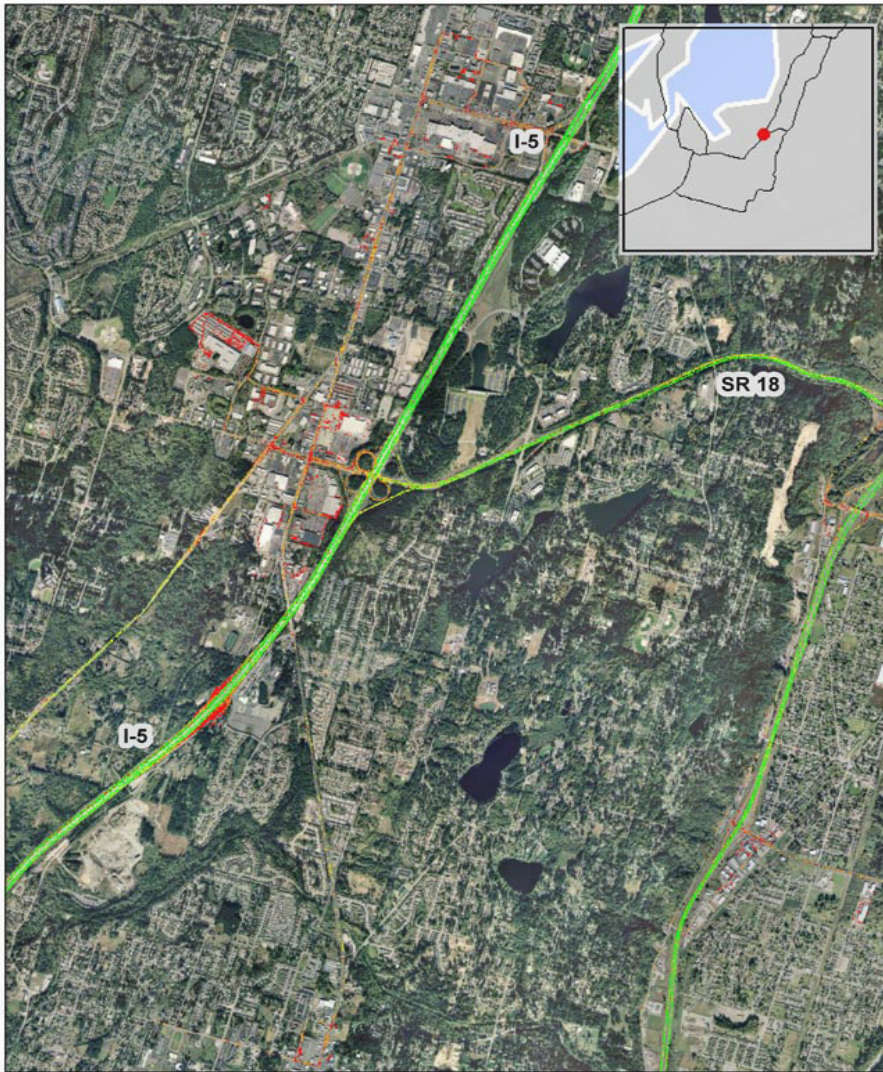

Federal Way, WA: SR 18 at I-5

Summary

National Ranking by Congestion Index	18
Average Speed	48
Peak Average Speed	40
Nonpeak Average Speed	52
Nonpeak/Peak Ratio	1.30

Average Speed by Time of Day SR 18 at I-5