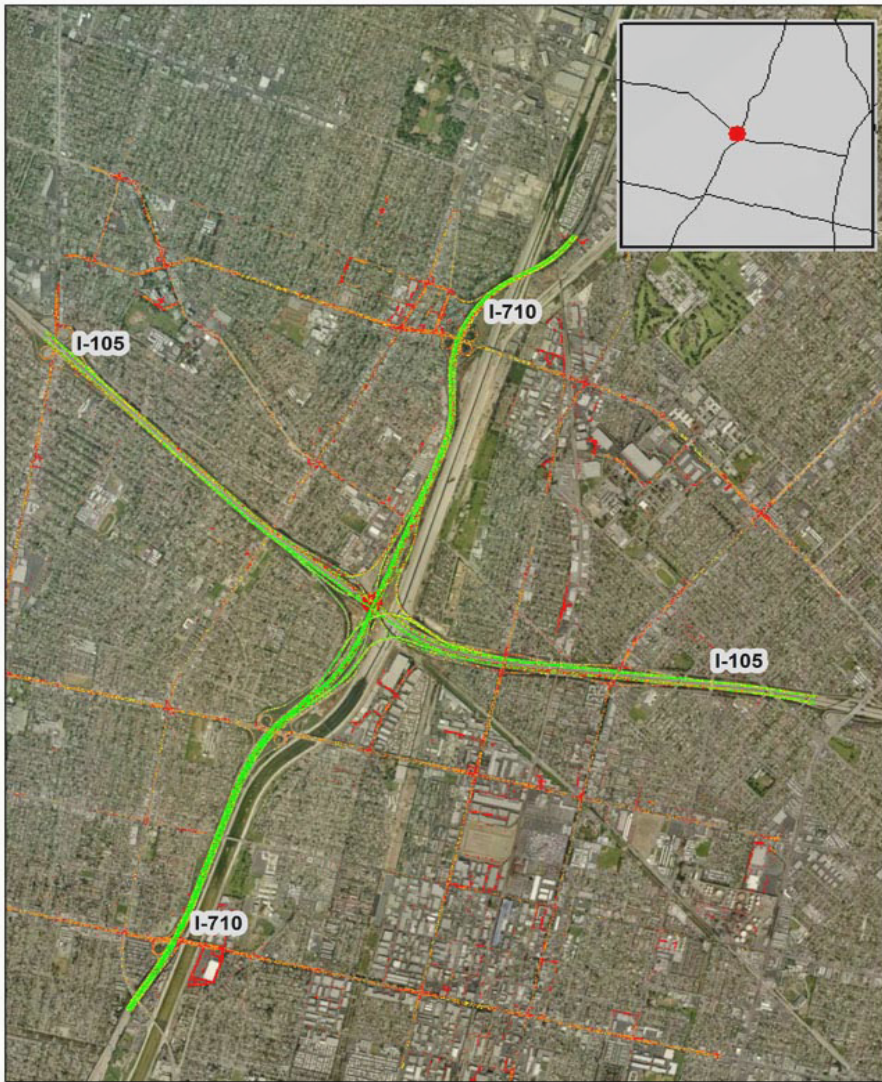

Los Angeles, CA: I-710 at I-105

Summary

National Ranking by Congestion Index	17
Average Speed	43
Peak Average Speed	32
Nonpeak Average Speed	48
Nonpeak/Peak Ratio	1.49

Average Speed by Time of Day I-710 at I-105