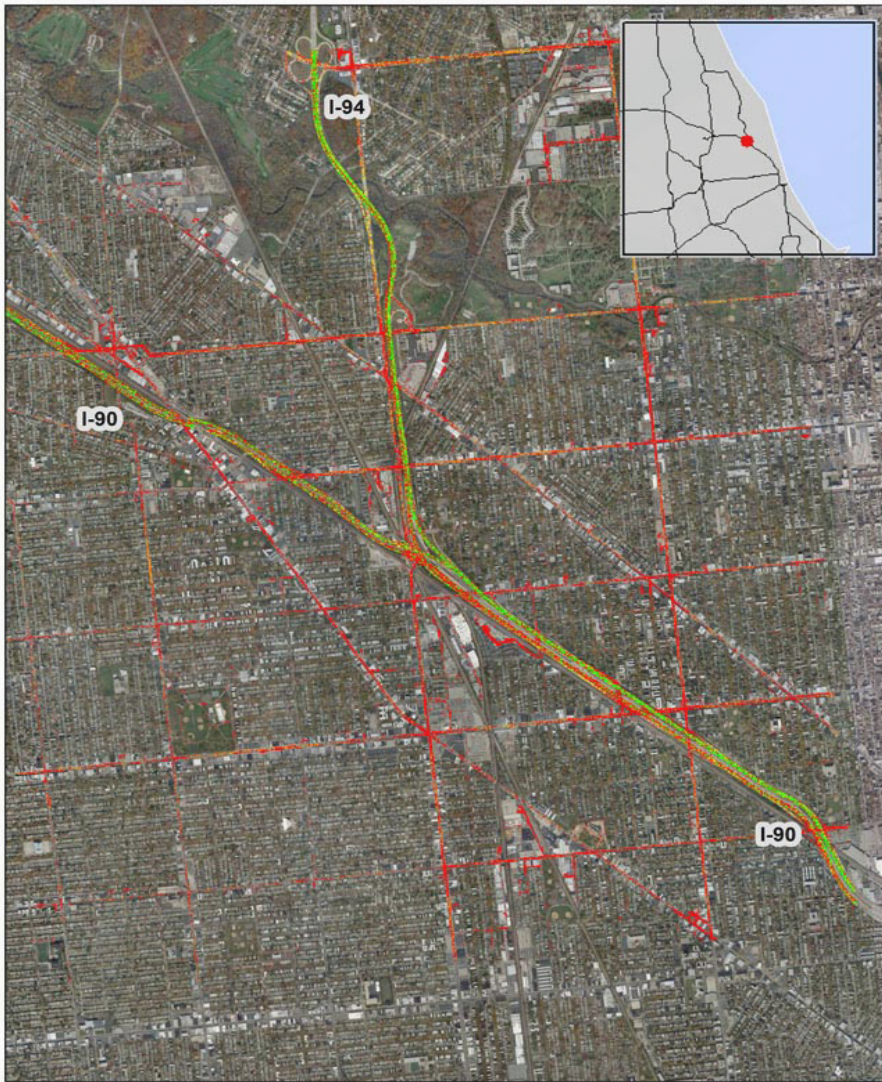

# Chicago, IL: I-90 at I-94 (North)

## Summary

National Ranking by Congestion Index	15
Average Speed	32
Peak Average Speed	18
Nonpeak Average Speed	39
Nonpeak/Peak Ratio	2.16

### Average Speed by Time of Day I-90 at I-94 (North)