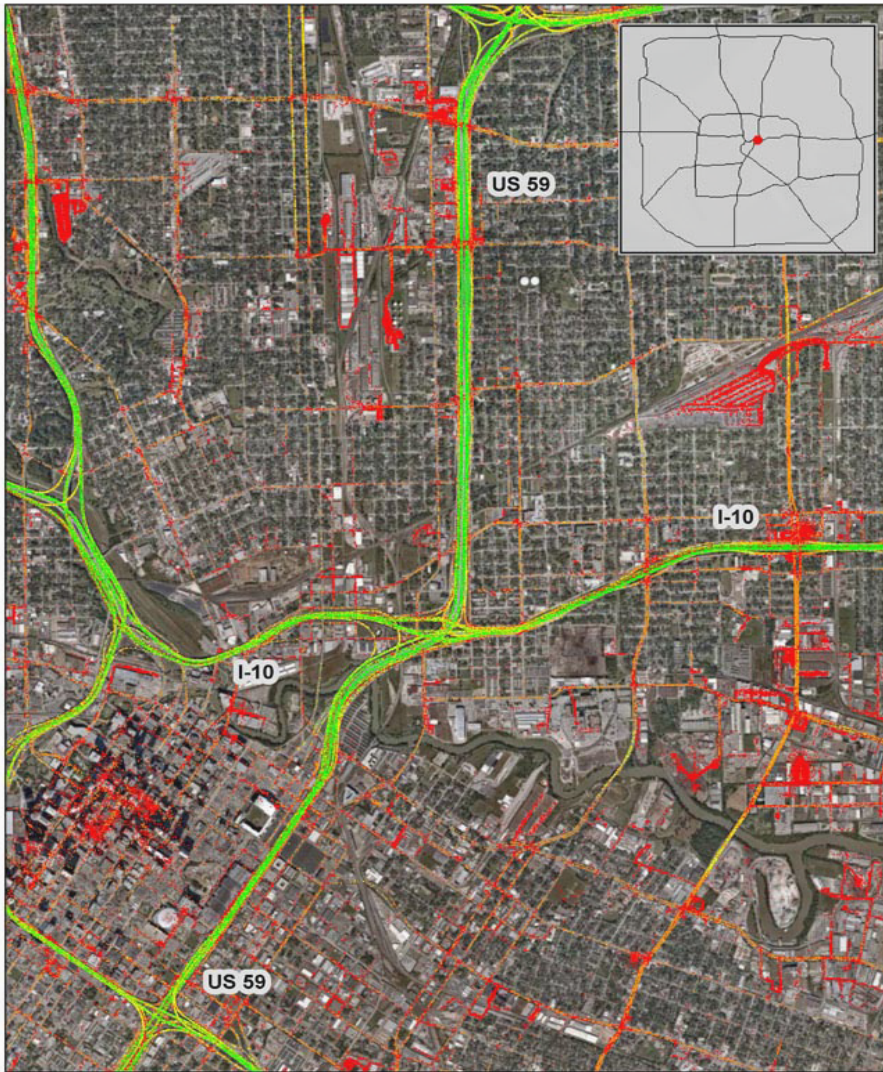

# Houston, TX: I-10 at US 59

## Summary

National Ranking by Congestion Index	13
Average Speed	42
Peak Average Speed	31
Nonpeak Average Speed	48
Nonpeak/Peak Ratio	1.57

### Average Speed by Time of Day I-10 at US 59