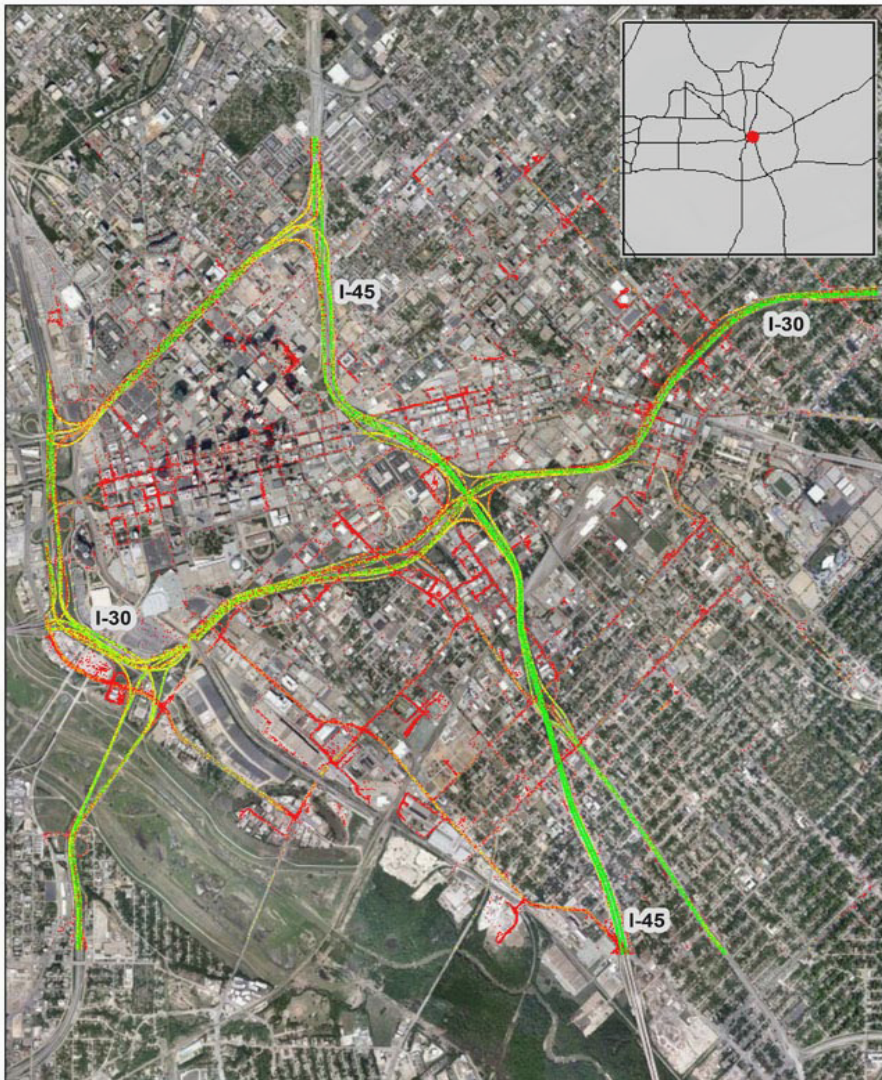

Dallas, TX: I-45 at I-30

Summary

| | |
|--------------------------------------|------|
| National Ranking by Congestion Index | 12 |
| Average Speed | 38 |
| Peak Average Speed | 27 |
| Nonpeak Average Speed | 43 |
| Nonpeak/Peak Ratio | 1.59 |

Average Speed by Time of Day I-45 at I-30