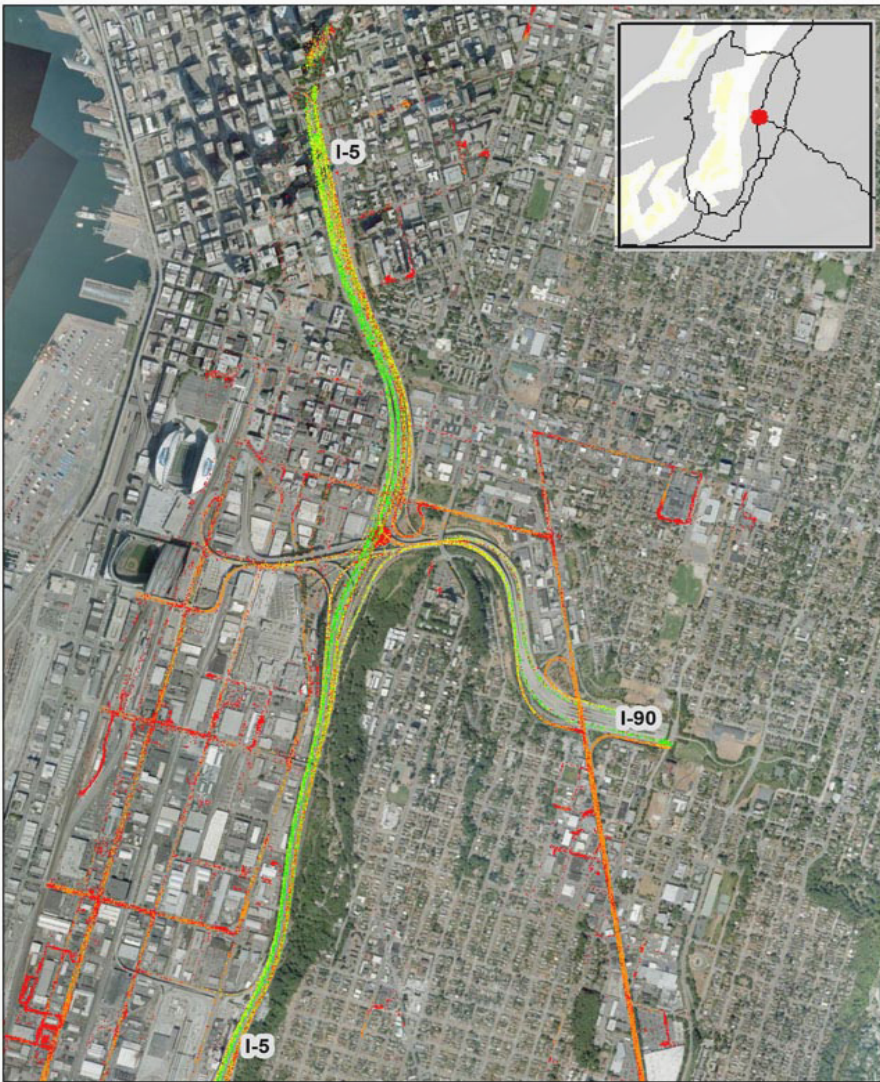

Seattle, WA: I-5 at I-90

Summary

National Ranking by Congestion Index	10
Average Speed	35
Peak Average Speed	27
Nonpeak Average Speed	39
Nonpeak/Peak Ratio	1.43

Average Speed by Time of Day I-5 at I-90