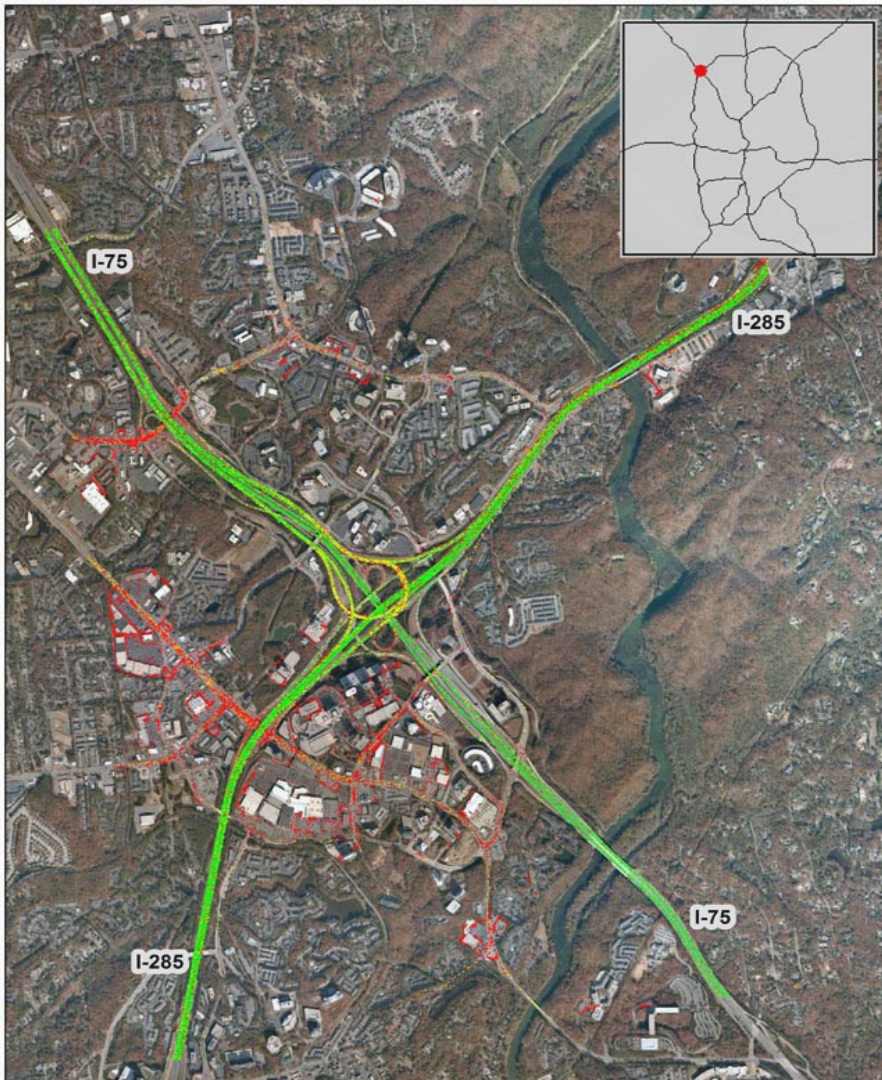

Atlanta, GA: I-75 at I-285 (North)

Summary

National Ranking by Congestion Index	9
Average Speed	44
Peak Average Speed	33
Nonpeak Average Speed	49
Nonpeak/Peak Ratio	1.52

Average Speed by Time of Day I-75 at I-285 (North)