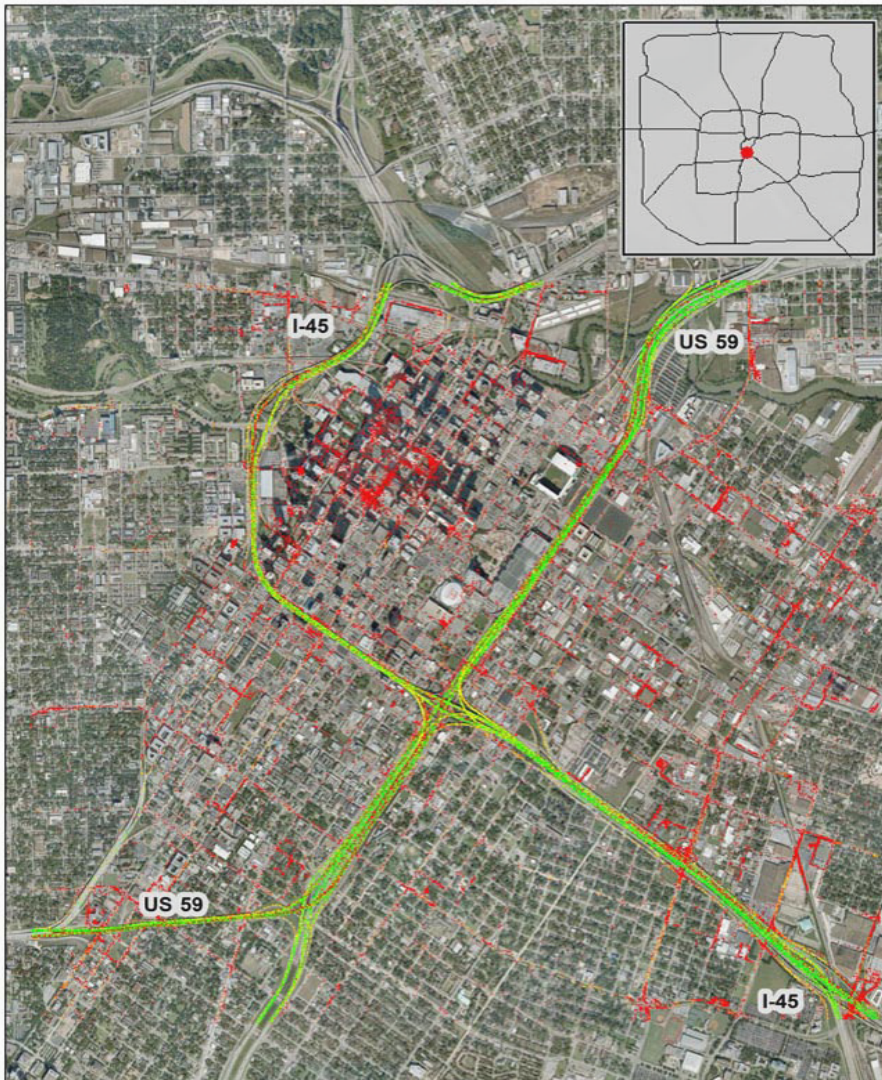

Houston, TX: I-45 at US 59

Summary

National Ranking by Congestion Index	8
Average Speed	36
Peak Average Speed	26
Nonpeak Average Speed	40
Nonpeak/Peak Ratio	1.55

Average Speed by Time of Day I-45 at US 59