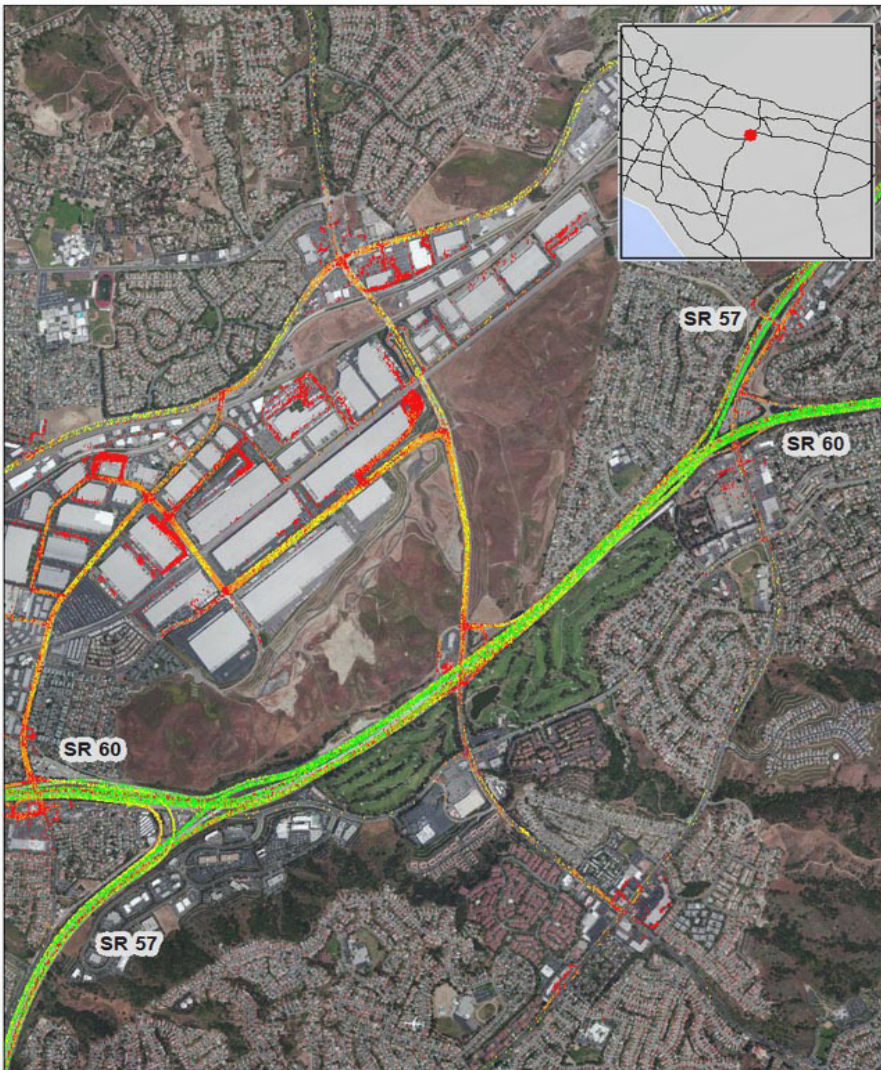

Los Angeles, CA: SR 60 at SR 57

Summary

National Ranking by Congestion Index	6
Average Speed	43
Peak Average Speed	35
Nonpeak Average Speed	46
Nonpeak/Peak Ratio	1.31

Average Speed by Time of Day SR 60 at SR 57