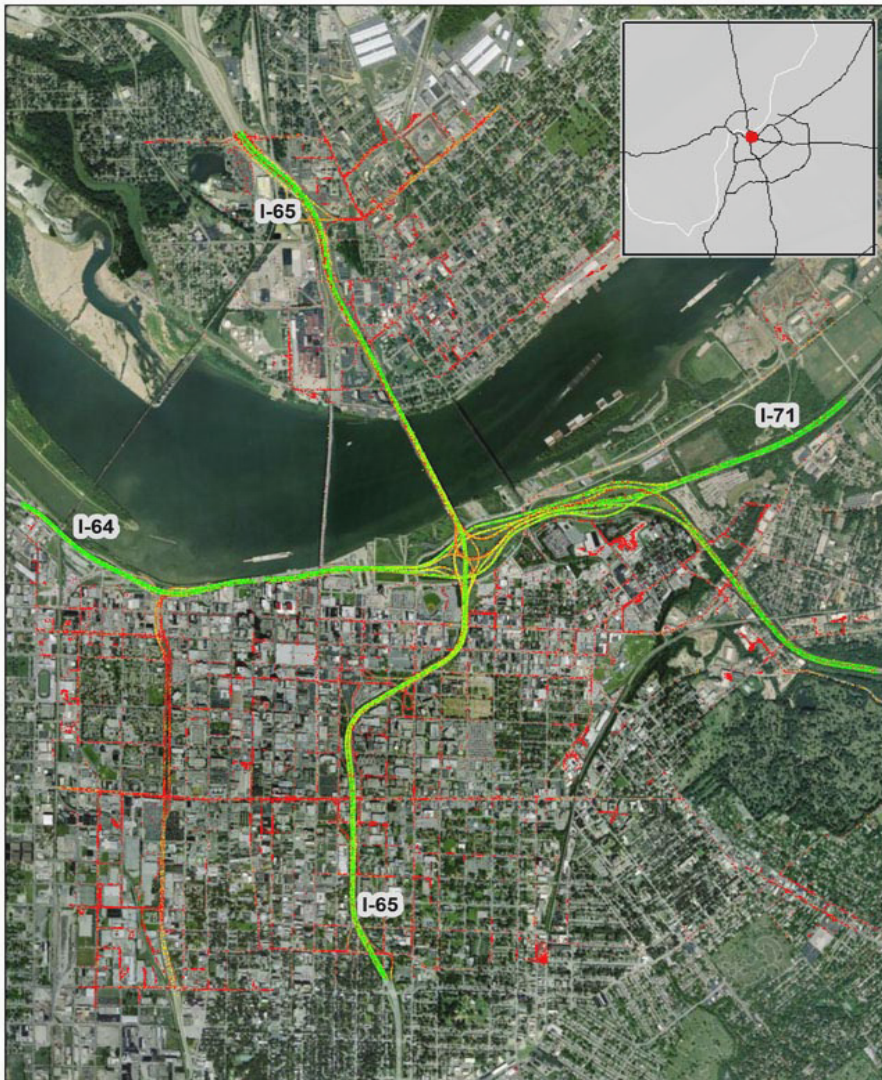

Louisville, KY: I-65 at I-64/I-71

Summary

National Ranking by Congestion Index	4
Average Speed	39
Peak Average Speed	32
Nonpeak Average Speed	43
Nonpeak/Peak Ratio	1.36

Average Speed by Time of Day I-65 at I-64/I-71