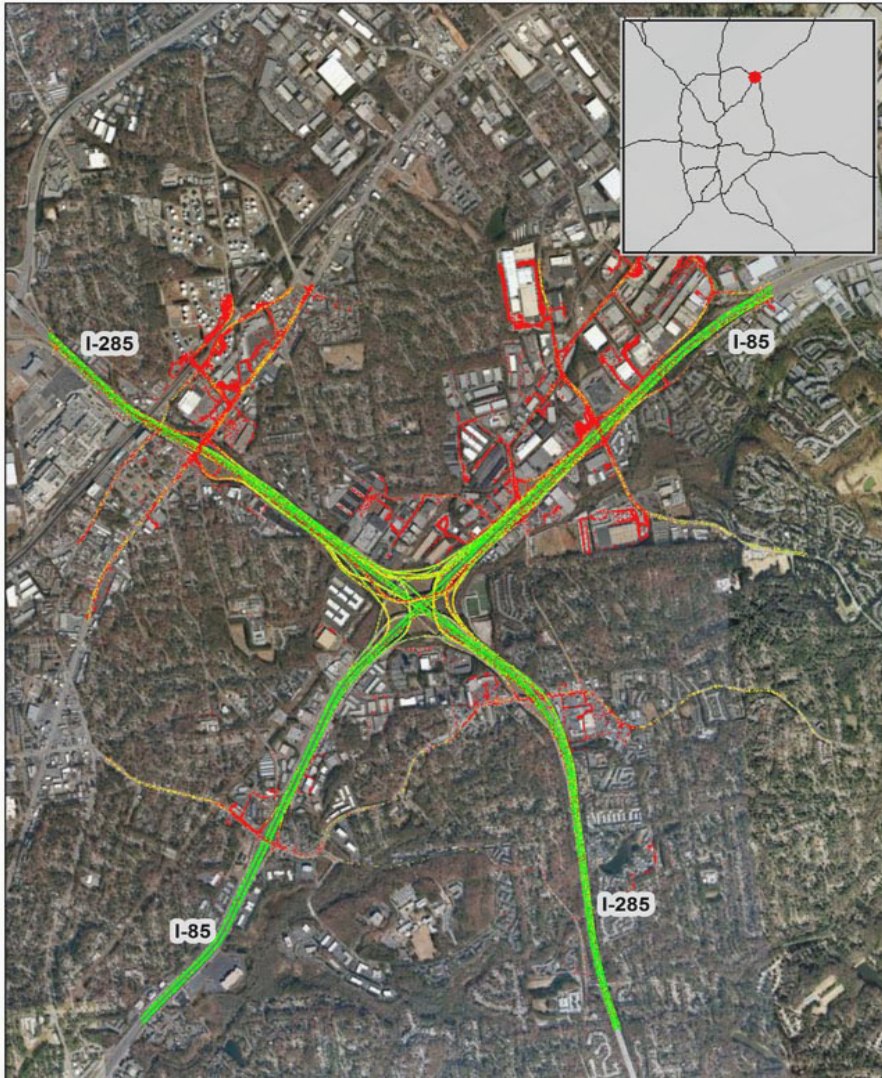

Atlanta, GA: I-285 at I-85 (North)

Summary

National Ranking by Congestion Index	1
Average Speed	38
Peak Average Speed	26
Nonpeak Average Speed	44
Nonpeak/Peak Ratio	1.72

Average Speed by Time of Day I-285 at I-85 (North)