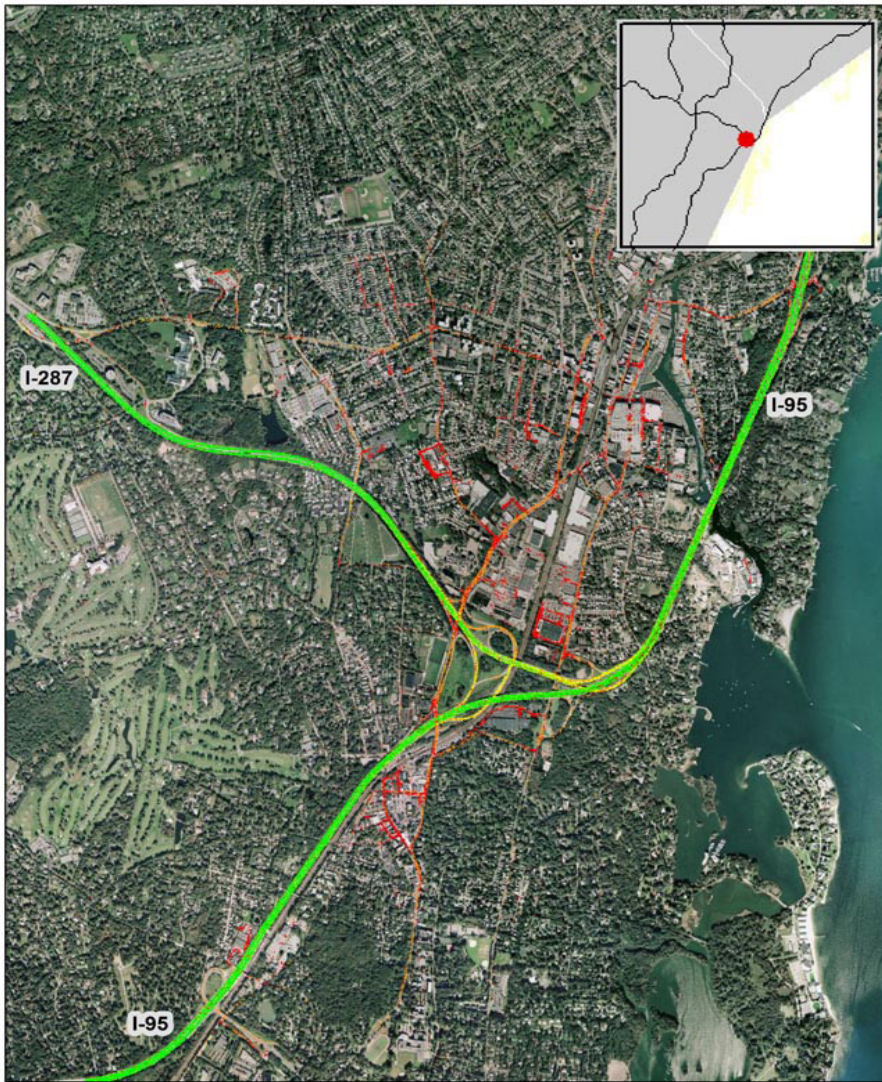

# Rye, NY: I-95 at I-287

## Summary

National Ranking by Congestion Index	100
Average Speed	53
Peak Average Speed	51
Nonpeak Average Speed	54
Nonpeak/Peak Ratio	1.07

Average Speed by Time of Day  
I-95 at I-287