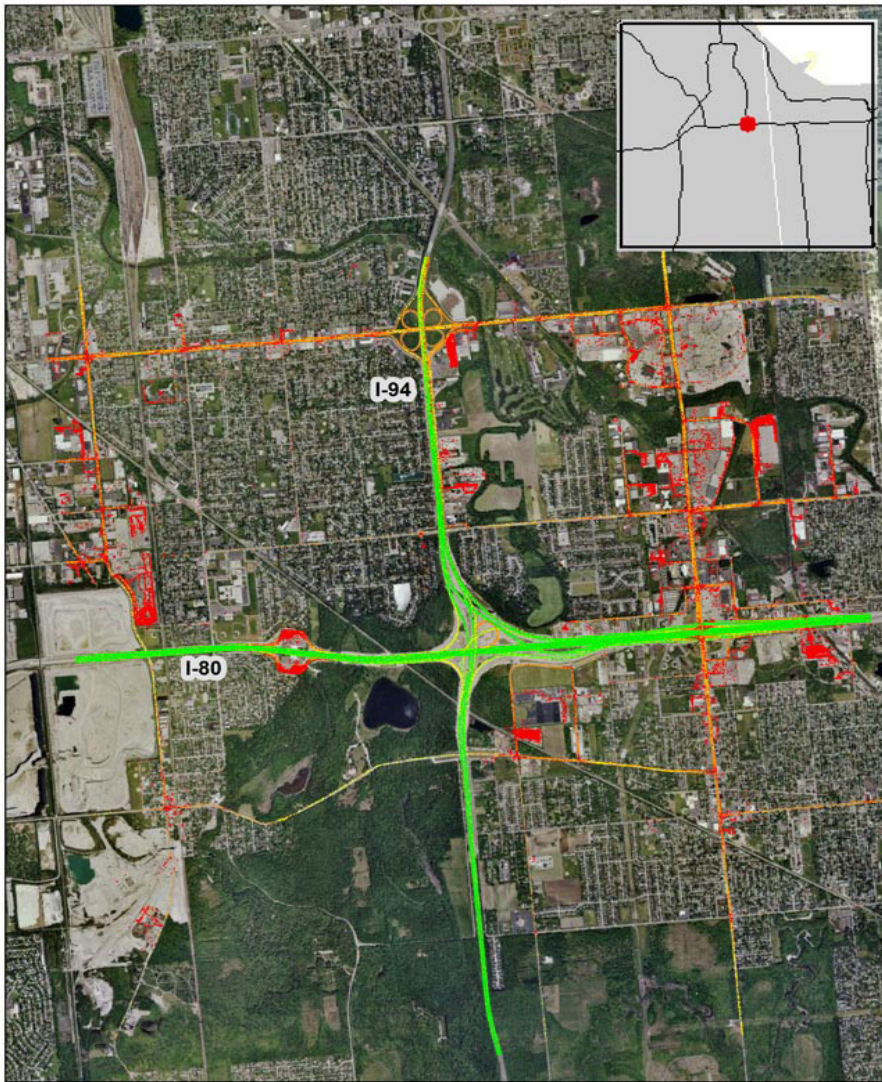

Chicago, IL: I-80 at I-94

Summary

National Ranking by Congestion Index	98
Average Speed	54
Peak Average Speed	53
Nonpeak Average Speed	55
Nonpeak/Peak Ratio	1.03

Average Speed by Time of Day I-80 at I-94