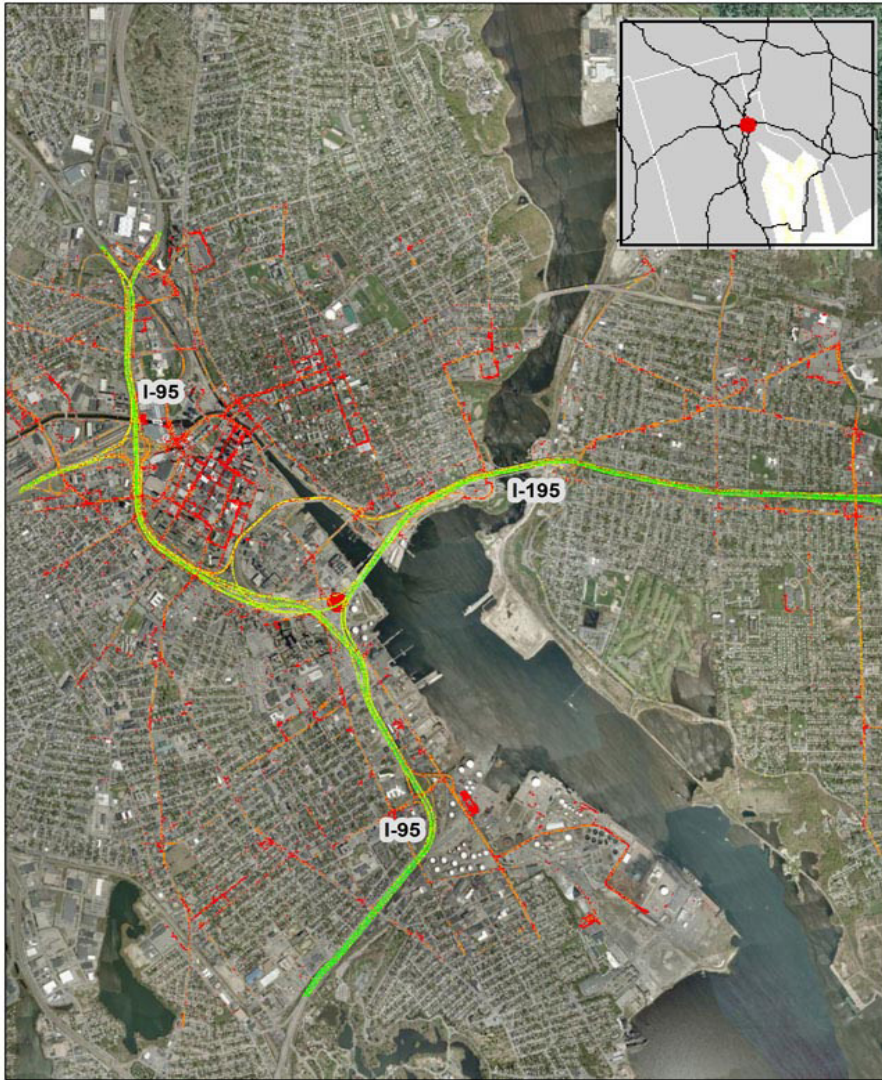

Providence, RI: I-95 at I-195

Summary

National Ranking by Congestion Index	90
Average Speed	44
Peak Average Speed	36
Nonpeak Average Speed	48
Nonpeak/Peak Ratio	1.31

**Average Speed by Time of Day
I-95 at I-195**