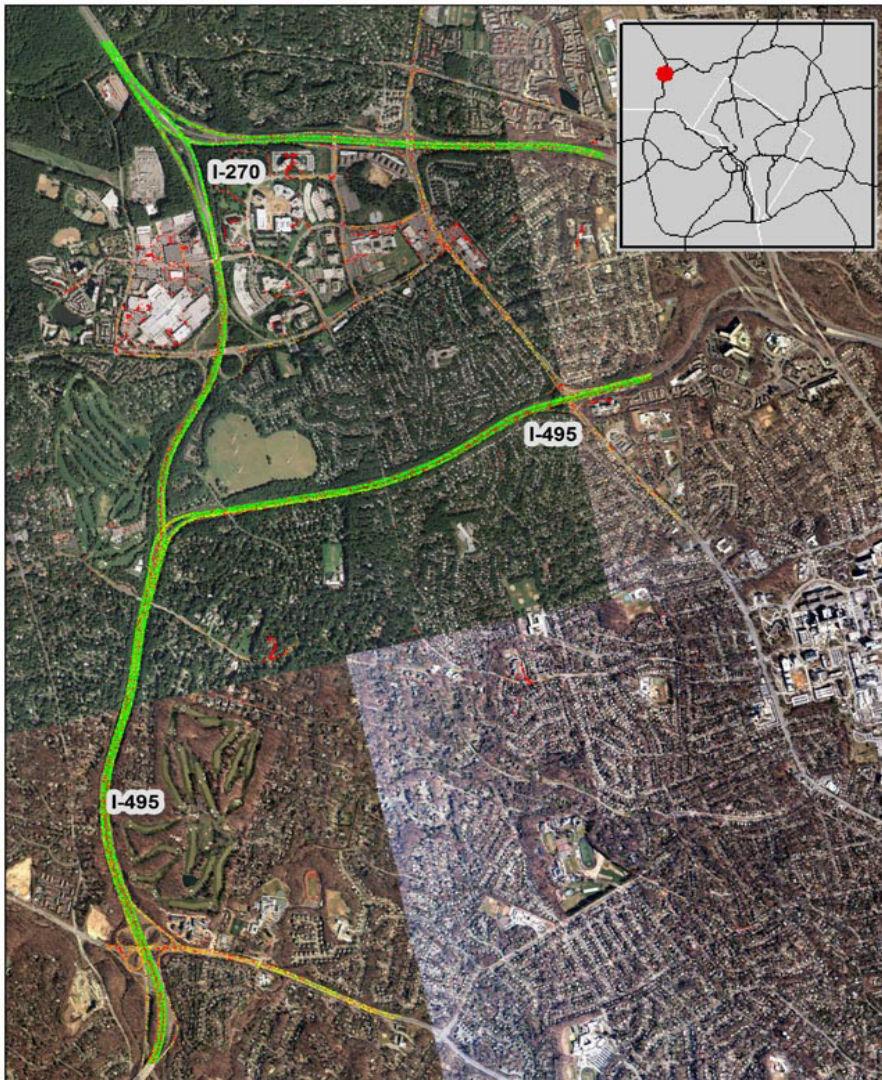

Washington, DC: I-495 at I-270 (East)

Summary

National Ranking by Congestion Index	89
Average Speed	47
Peak Average Speed	34
Nonpeak Average Speed	52
Nonpeak/Peak Ratio	1.55

Average Speed by Time of Day
I-495 at I-270 (East)