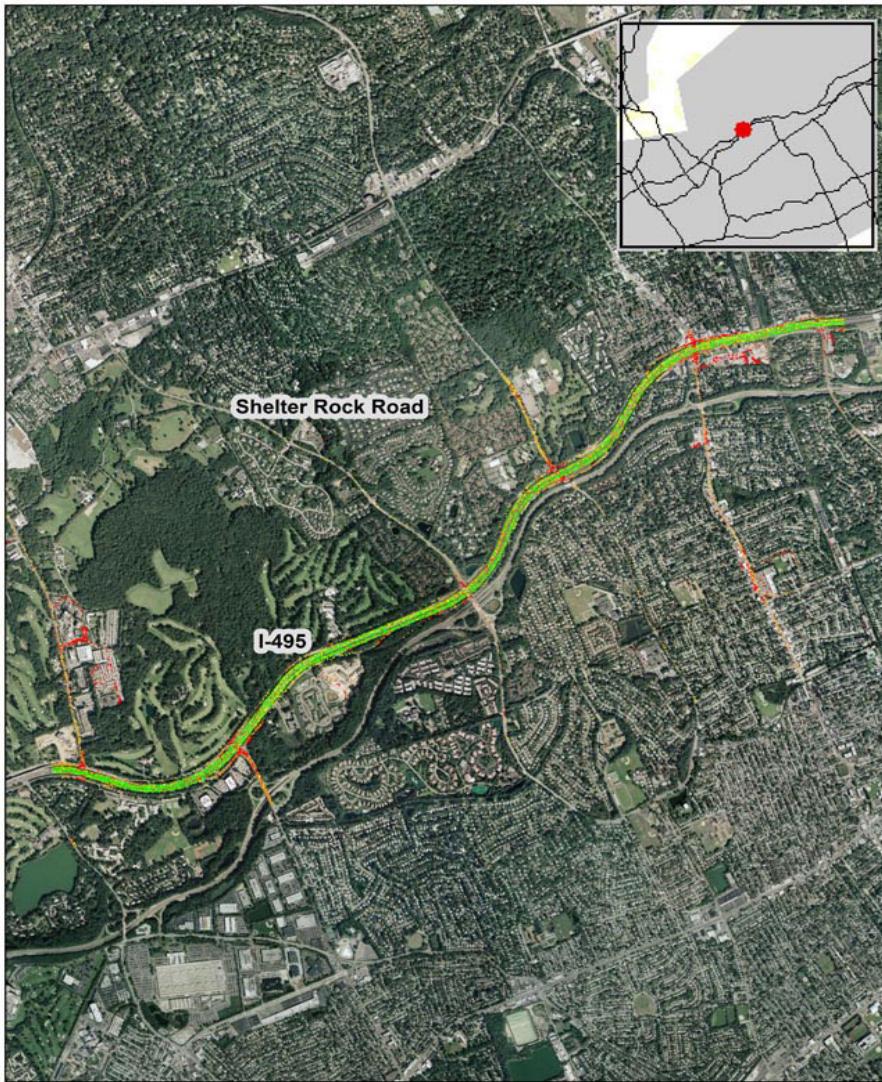

Manhasset, NY: I-495 at Shelter Rock Road

Summary

National Ranking by Congestion Index	88
Average Speed	44
Peak Average Speed	36
Nonpeak Average Speed	47
Nonpeak/Peak Ratio	1.30

Average Speed by Time of Day
I-495 at Shelter Rock Road