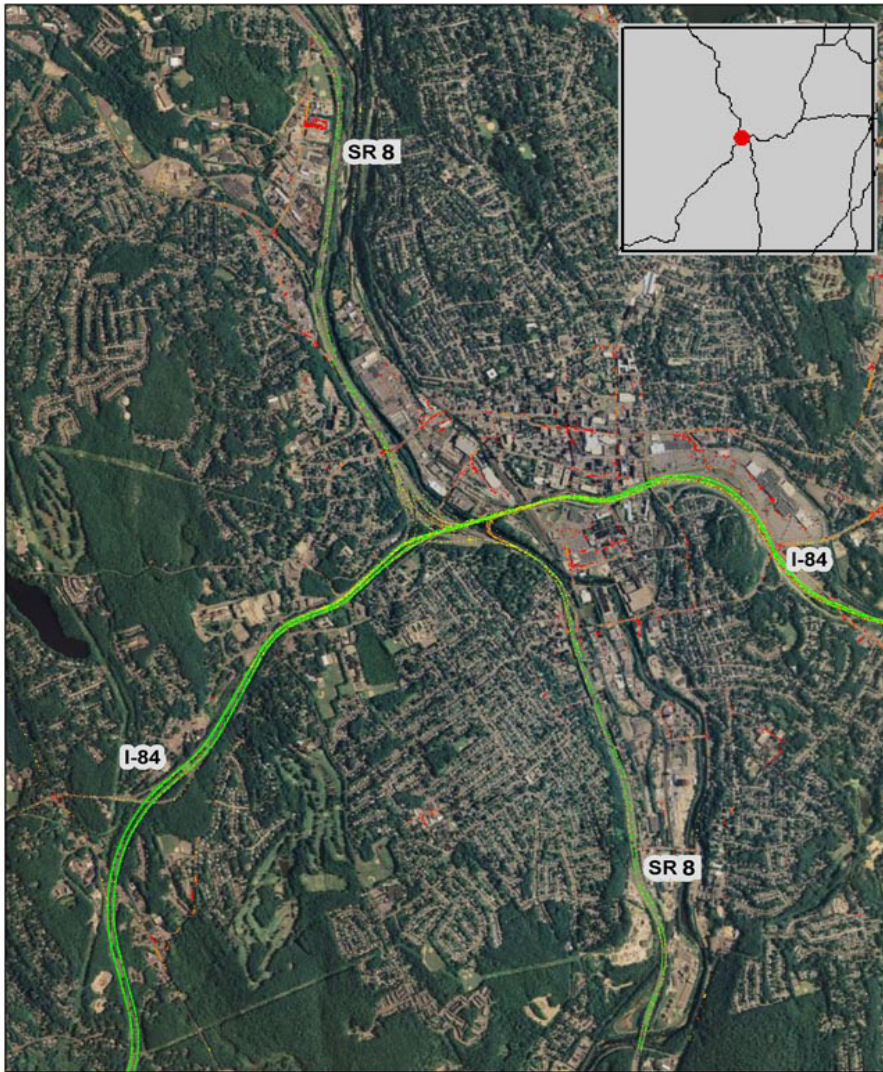

Waterbury, CT: I-84 at SR 8

Summary

National Ranking by Congestion Index	87
Average Speed	48
Peak Average Speed	42
Nonpeak Average Speed	51
Nonpeak/Peak Ratio	1.21

Average Speed by Time of Day
I-84 at SR 8